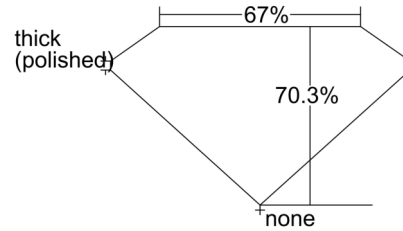

PROPORTIONS

Profile not to actual proportions