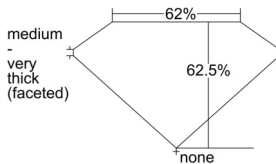

GIA®

FACSIMILE

GIA REPORT 7508399709

Verify this report at GIA.edu

GIA NATURAL DIAMOND DOSSIER®

September 13, 2024
GIA Report Number 7508399709
Shape and Cutting Style ..... Pear Brilliant
Measurements ..... 8.55 x 5.20 x 3.25 mm

GRADING RESULTS

Carat Weight ..... 0.90 carat
Color Grade I
Clarity Grade VS1

ADDITIONAL GRADING INFORMATION

Polish ..... Excellent
Symmetry ..... Excellent
Fluorescence ..... Faint
Clarity Characteristics ..... Crystal, Pinpoint
Inscription(s): GIA 7508399709

PROPORTIONS

Profile not to actual proportions

GRADING SCALES

GIA COLOR SCALE		GIA CLARITY SCALE			
COLORLESS	D	VERY VERY SLIGHTLY INCLUDED	FLAWLESS		
	E		INTERNALLY FLAWLESS		
	F		VVS₁		
	NEAR COLORLESS	G	VERY SLIGHTLY INCLUDED	VVS₂	
		H		VS₁	
		FAINT	I	SLIGHTLY INCLUDED	VS₂
			J		SI₁
	K		SI₂		
	LIGHT		L	INCLUDED	I₁
			M		I₂
N			I₃		
O					
P					
Q					
R