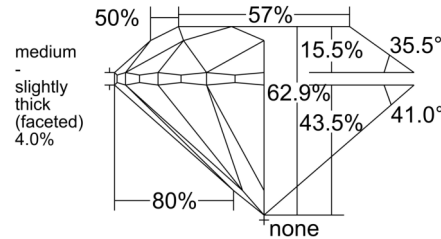

GIA NATURAL DIAMOND GRADING REPORT

January 15, 2025  
 GIA Report Number ..... 7512189880  
 Shape and Cutting Style ..... Round Brilliant  
 Measurements ..... 7.24 - 7.28 x 4.57 mm

GRADING RESULTS

Carat Weight ..... 1.50 carat  
 Color Grade ..... I  
 Clarity Grade ..... VS2  
 Cut Grade ..... Excellent

PROPORTIONS

Profile to actual proportions

CLARITY CHARACTERISTICS

KEY TO SYMBOLS\*

-  Feather
-  Pinpoint
-  Natural

\* Red symbols denote internal characteristics (inclusions). Green or black symbols denote external characteristics (blemishes). Diagram is an approximate representation of the diamond, and symbols shown indicate type, position, and approximate size of clarity characteristics. All clarity characteristics may not be shown. Details of finish are not shown.