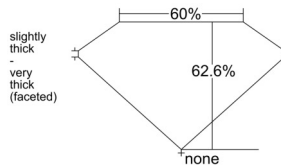

GIA®

FACSIMILE

GIA REPORT 7513239458

Verify this report at GIA.edu

GIA NATURAL DIAMOND DOSSIER®

January 20, 2025
GIA Report Number 7513239458
Shape and Cutting Style ..... Pear Brilliant
Measurements ..... 7.49 x 4.79 x 3.00 mm

GRADING RESULTS

Carat Weight ..... 0.64 carat
Color Grade I
Clarity Grade VVS2

ADDITIONAL GRADING INFORMATION

Polish ..... Excellent
Symmetry ..... Very Good
Fluorescence ..... None
Clarity Characteristics ..... Pinpoint
Inscription(s): GIA 7513239458

PROPORTIONS

Profile not to actual proportions

GRADING SCALES

GIA COLOR SCALE		GIA CLARITY SCALE	
COLORLESS	D	VERY VERY SLIGHTLY INCLUDED	FLAWLESS
	E		INTERNALLY FLAWLESS
	F		VVS₁
	G		VVS₂
	H		VS₁
	I		VS₂
	J		SI₁
	K		SI₂
	L		I₁
	M		I₂
NEAR COLORLESS	N	SLIGHTLY INCLUDED	I₃
	O		
	P		
	Q		
FAINT	R		
	S		
	T		
	U		
VERT LIGHT	V		
	W		
	X		
	Y		
LIGHT	Z