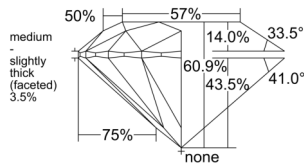

GIA®

FACSIMILE

GIA REPORT

7513444246

Verify this report at GIA.edu

GIA NATURAL DIAMOND DOSSIER®

March 03, 2025
GIA Report Number 7513444246
Shape and Cutting Style ..... Round Brilliant
Measurements ..... 4.59 - 4.61 x 2.80 mm

GRADING RESULTS

Carat Weight ..... 0.36 carat
Color Grade ..... D
Clarity Grade VVS1
Cut Grade ..... Excellent

ADDITIONAL GRADING INFORMATION

Polish ..... Excellent
Symmetry ..... Excellent
Fluorescence ..... None
Clarity Characteristics ..... Pinpoint
Inscription(s): GIA 7513444246

PROPORTIONS

Profile to actual proportions

GRADING SCALES

GIA COLOR SCALE

COLORED	D
	E
	F
	G
	H
	I
	J
NEAR COLORLESS	K
	L
Faint	M
	N
	O
	P
Very Light	Q
	R
	S
	T
	U
	V
	W
	X
	Y
Light	Z

GIA CLARITY SCALE

FLAWLESS	VERY VERY SLIGHTLY INCLUDED	VVS₁	VVS₂	VS₁	VS₂	SI₁	SI₂	I₁	I₂	I₃	
											INTERNALLY FLAWLESS

GIA CUT SCALE

EXCELLENT
VERY GOOD
GOOD
FAIR
POOR