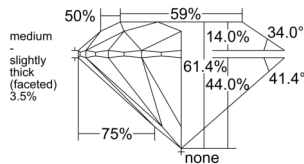

GIA®

FACSIMILE

GIA REPORT 7513473529

Verify this report at GIA.edu

GIA NATURAL DIAMOND DOSSIER®

February 19, 2025
GIA Report Number 7513473529
Shape and Cutting Style ..... Round Brilliant
Measurements ..... 5.22 - 5.26 x 3.21 mm

GRADING RESULTS

Carat Weight ..... 0.54 carat
Color Grade ..... F
Clarity Grade VVS1
Cut Grade ..... Excellent

ADDITIONAL GRADING INFORMATION

Polish ..... Excellent
Symmetry ..... Excellent
Fluorescence ..... None
Clarity Characteristics ..... Cloud, Pinpoint, Feather
Inscription(s): GIA 7513473529

PROPORTIONS

Profile to actual proportions

GRADING SCALES

GIA COLOR SCALE	GIA CLARITY SCALE	GIA CUT SCALE	
D	FLAWLESS	EXCELLENT	
E	INTERNALLY FLAWLESS		
F		VVS₁	VERY GOOD
G	VVS₂		
H	VS₁	GOOD	
I	VS₂		
J	SI₁	FAIR	
K	SI₂		
L	I₁	POOR	
M	I₂		
N	I₃		
O			
P			
Q			
R			
S			
T			
U			
V			
W			
X			
Y			
Z