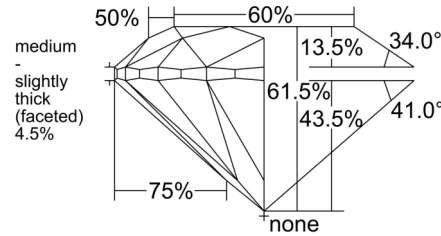

GIA REPORT
7538036341

Verify this report at GIA.edu

FACSIMILE

This is a digital representation of the original GIA Report. This representation might not be accepted in lieu of the original GIA Report in certain circumstances. The original GIA Report includes certain security features which are not reproducible on this facsimile.

GIA NATURAL DIAMOND GRADING REPORT

August 23, 2025
GIA Report Number 7538036341
Shape and Cutting Style ..... Round Brilliant
Measurements ..... 7.27 - 7.31 x 4.48 mm

GRADING RESULTS

Carat Weight ..... 1.50 carat
Color Grade ..... G
Clarity Grade SI2
Cut Grade ..... Excellent

ADDITIONAL GRADING INFORMATION

Polish ..... Excellent
Symmetry ..... Excellent
Fluorescence ..... None

Inscription(s): GIA 7538036341

Comments: Pinpoints are not shown. Clouds are not shown.

PROPORTIONS

Profile to actual proportions