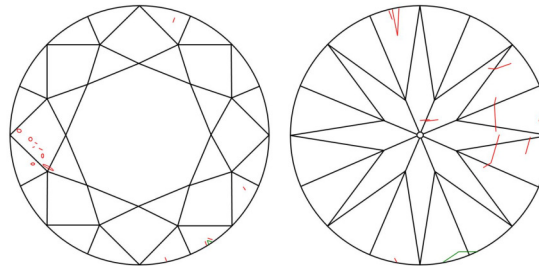

GIA NATURAL DIAMOND GRADING REPORT

August 23, 2025
 GIA Report Number 7538036341
 Shape and Cutting Style Round Brilliant
 Measurements 7.27 - 7.31 x 4.48 mm

GRADING RESULTS

Carat Weight 1.50 carat
 Color Grade G
 Clarity Grade SI2
 Cut Grade Excellent

ADDITIONAL GRADING INFORMATION

Polish Excellent
 Symmetry Excellent
 Fluorescence None

Inscription(s): GIA 7538036341

Comments: Pinpoints are not shown. Clouds are not shown.

PROPORTIONS

Profile to actual proportions

CLARITY CHARACTERISTICS

KEY TO SYMBOLS*

- Feather
- Crystal
- Needle
- Indented Natural
- Natural

* Red symbols denote internal characteristics (inclusions). Green or black symbols denote external characteristics (blemishes). Diagram is an approximate representation of the diamond, and symbols shown indicate type, position, and approximate size of clarity characteristics. All clarity characteristics may not be shown. Details of finish are not shown.