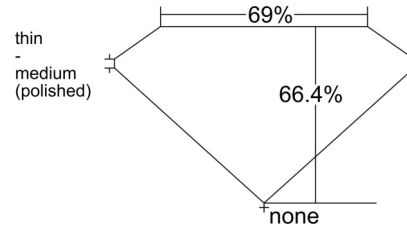

GIA NATURAL DIAMOND GRADING REPORT

January 16, 2026  
 GIA Report Number ..... 7541448886  
 Shape and Cutting Style ..... Emerald Cut  
 Measurements ..... 7.61 x 4.95 x 3.28 mm

GRADING RESULTS

Carat Weight ..... 1.20 carat  
 Color Grade ..... H  
 Clarity Grade ..... VVS1

Profile not to actual proportions

CLARITY CHARACTERISTICS

KEY TO SYMBOLS\*

-  Cloud
-  Pinpoint
-  Feather

\* Red symbols denote internal characteristics (inclusions). Green or black symbols denote external characteristics (blemishes). Diagram is an approximate representation of the diamond, and symbols shown indicate type, position, and approximate size of clarity characteristics. All clarity characteristics may not be shown. Details of finish are not shown.