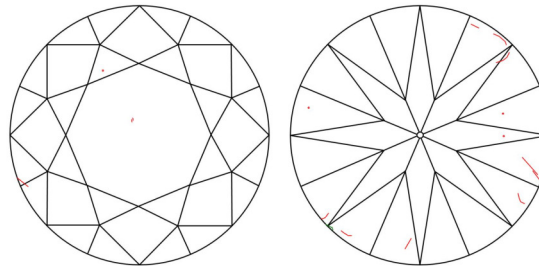

Profile to actual proportions

CLARITY CHARACTERISTICS

KEY TO SYMBOLS\*

- Feather
- Cloud
- Pinpoint
- Natural

\* Red symbols denote internal characteristics (inclusions). Green or black symbols denote external characteristics (blemishes). Diagram is an approximate representation of the diamond, and symbols shown indicate type, position, and approximate size of clarity characteristics. All clarity characteristics may not be shown. Details of finish are not shown.