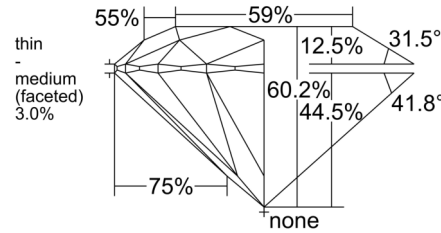

GIA NATURAL DIAMOND GRADING REPORT

March 25, 2026  
 GIA Report Number ..... 7546879076  
 Shape and Cutting Style ..... Round Brilliant  
 Measurements ..... 7.79 - 7.82 x 4.70 mm

GRADING RESULTS

Carat Weight ..... 1.71 carat  
 Color Grade ..... H  
 Clarity Grade ..... VS2  
 Cut Grade ..... Excellent

Profile to actual proportions

CLARITY CHARACTERISTICS

KEY TO SYMBOLS\*

- Feather
- Cloud
- Pinpoint
- Natural

\* Red symbols denote internal characteristics (inclusions). Green or black symbols denote external characteristics (blemishes). Diagram is an approximate representation of the diamond, and symbols shown indicate type, position, and approximate size of clarity characteristics. All clarity characteristics may not be shown. Details of finish are not shown.