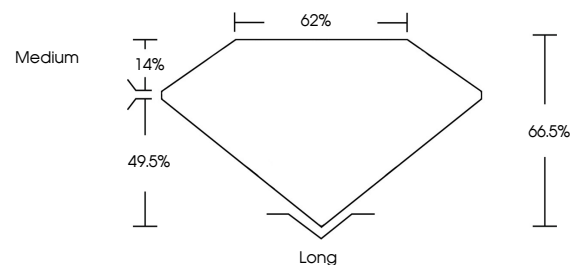

PROPORTIONS