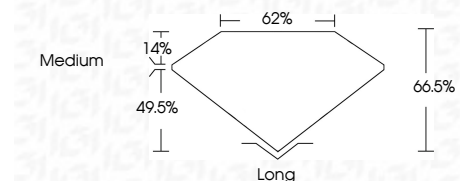

ELECTRONIC COPY

LG550257990
Report verification at igi.org

October 10, 2022
IGI Report Number **LG550257990**
Description **LABORATORY GROWN DIAMOND**
Shape and Cutting Style **EMERALD CUT**
Measurements **8.85 X 6.24 X 4.15 MM**

GRADING RESULTS
Carat Weight **2.22 CARATS**
Color Grade **F**
Clarity Grade **VS 1**

ADDITIONAL GRADING INFORMATION
Polish **EXCELLENT**
Symmetry **EXCELLENT**
Fluorescence **NONE**
Inscription(s) **LABGROWN (LGI) LG550257990**
Comments: This Laboratory Grown Diamond was created by Chemical Vapor Deposition (CVD) growth process and may include post-growth treatment. Type IIa

October 10, 2022
IGI Report No. **LG550257990**
EMERALD CUT
Carat Weight **2.22 CARATS**
Color Grade **F**
Clarity Grade **VS 1**
Depth **66.5%**
Table **62%**
Girdle **Medium**
Culet **Long**
Polish **EXCELLENT**
Symmetry **EXCELLENT**
Fluorescence **NONE**
Inscription(s) **LABGROWN (LGI) LG550257990**
Comments: This Laboratory Grown Diamond was created by Chemical Vapor Deposition (CVD) growth process and may include post-growth treatment. Type IIa

GRADING RESULTS
Carat Weight **2.22 CARATS**
Color Grade **F**
Clarity Grade **VS 1**

ADDITIONAL GRADING INFORMATION
Polish **EXCELLENT**
Symmetry **EXCELLENT**
Fluorescence **NONE**
Inscription(s) **LABGROWN (LGI) LG550257990**