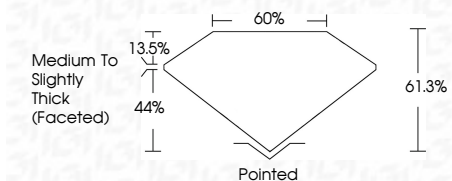

ELECTRONIC COPY

LG634420863
Report verification at igi.org

May 19, 2024
IGI Report Number **LG634420863**
Description **LABORATORY GROWN DIAMOND**
Shape and Cutting Style **PEAR BRILLIANT**
Measurements **9.12 X 5.79 X 3.55 MM**

GRADING RESULTS

Carat Weight **1.11 CARAT**
Color Grade **F**
Clarity Grade **VS 2**

ADDITIONAL GRADING INFORMATION

Polish **EXCELLENT**
Symmetry **EXCELLENT**
Fluorescence **NONE**
Inscription(s) **(IGI) LG634420863**

Comments: This Laboratory Grown Diamond was created by Chemical Vapor Deposition (CVD) growth process and may include post-growth treatment. Type IIa

IGI

May 19, 2024
IGI Report No. LG634420863
PEAR BRILLIANT
9.12 X 5.79 X 3.55 MM
Carat Weight **1.11 CARAT**
Color Grade **F**
Clarity Grade **VS 2**
Table **61.0%**
Depth **60%**
Girdle **Medium to Slightly Thick (Faceted)**
Culet **Pointed**
Polish **EXCELLENT**
Symmetry **EXCELLENT**
Fluorescence **NONE**
Inscription(s) **(IGI) LG634420863**

Comments: This Laboratory Grown Diamond was created by Chemical Vapor Deposition (CVD) growth process and may include post-growth treatment. Type IIa

May 19, 2024
IGI Report Number **LG634420863**
Description **LABORATORY GROWN DIAMOND**
Shape and Cutting Style **PEAR BRILLIANT**
Measurements **9.12 X 5.79 X 3.55 MM**