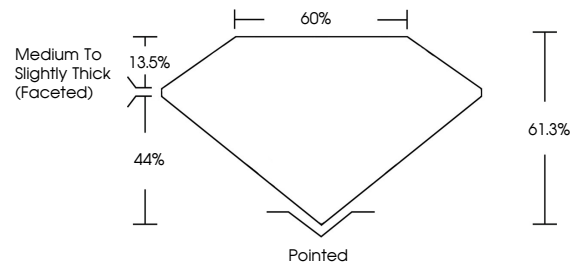

PROPORTIONS

COLOR

D E F G H I J Faint Very Light Light

CLARITY

IF	VS¹⁻²	VS¹⁻²	SI¹⁻²	I¹⁻³
Internally Flawless	Very Very Slightly Included	Very Slightly Included	Slightly Included	Included