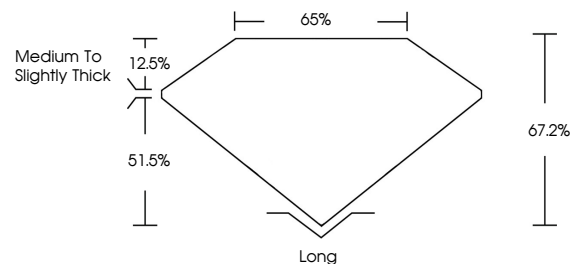

IGI

May 15, 2024
IGI Report No. LG634439024
EMERALD CUT
9.57 X 6.32 X 4.25 MM
Carat Weight **2.57 CARATS**
Color Grade **F**
Clarity Grade **VS 1**
Depth **51.5%**
Table **12.5%**
Girdle **Medium to Slightly Thick**
Culet **Long**
Polish **EXCELLENT**
Symmetry **EXCELLENT**
Fluorescence **NONE**
Inscription(s) **IGI LG634439024**
Comments: This Laboratory Grown Diamond was created by Chemical Vapor Deposition (CVD) growth process and may include post-growth treatment. Type IIa

LABORATORY GROWN DIAMOND REPORT

May 15, 2024
IGI Report Number **LG634439024**
Description **LABORATORY GROWN DIAMOND**
Shape and Cutting Style **EMERALD CUT**
Measurements **9.57 X 6.32 X 4.25 MM**

GRADING RESULTS

PROPORTIONS

CLARITY CHARACTERISTICS

KEY TO SYMBOLS

Red symbols indicate internal characteristics.
Green symbols indicate external characteristics.

COLOR

D E F G H I J Faint Very Light Light

CLARITY

IF	VS ¹⁻²	VS ¹⁻²	SI ¹⁻²	I ¹⁻³
Internally Flawless	Very Very Slightly Included	Very Slightly Included	Slightly Included	Included