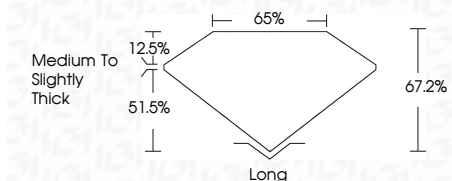

ELECTRONIC COPY

LG634439024
Report verification at igi.org

May 15, 2024
IGI Report Number **LG634439024**
Description **LABORATORY GROWN DIAMOND**
Shape and Cutting Style **EMERALD CUT**
Measurements **9.57 X 6.32 X 4.25 MM**

GRADING RESULTS

Carat Weight **2.57 CARATS**
Color Grade **F**
Clarity Grade **VS 1**

ADDITIONAL GRADING INFORMATION

Polish **EXCELLENT**
Symmetry **EXCELLENT**
Fluorescence **NONE**
Inscription(s) **IGI LG634439024**
Comments: This Laboratory Grown Diamond was created by Chemical Vapor Deposition (CVD) growth process and may include post-growth treatment. Type IIa

IGI

May 15, 2024
IGI Report No. LG634439024
EMERALD CUT
9.57 X 6.32 X 4.25 MM
Carat Weight **2.57 CARATS**
Color Grade **F**
Clarity Grade **VS 1**
Depth **51.5%**
Table **12.5%**
Girdle **Medium to Slightly Thick**
Culet **Long**
Polish **EXCELLENT**
Symmetry **EXCELLENT**
Fluorescence **NONE**
Inscription(s) **IGI LG634439024**
Comments: This Laboratory Grown Diamond was created by Chemical Vapor Deposition (CVD) growth process and may include post-growth treatment. Type IIa

LABORATORY GROWN DIAMOND REPORT

May 15, 2024
IGI Report Number **LG634439024**
Description **LABORATORY GROWN DIAMOND**
Shape and Cutting Style **EMERALD CUT**
Measurements **9.57 X 6.32 X 4.25 MM**

GRADING RESULTS