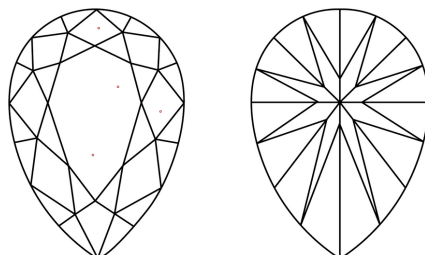

IGI

May 16, 2024
IGI Report No LG634439028
PEAR BRILLIANT
11.37 X 6.97 X 4.41 MM
2.03 CARATS
Color Grade **G**
Clarity Grade **VS 1**
Depth **63.3%**
Table **45.5%**
Girdle **Medium to Slightly Thick (Faceted)**
Culet **Pointed**
Polish **EXCELLENT**
Symmetry **EXCELLENT**
Fluorescence **NONE**
Inscription(s) **IGI LG634439028**

GRADING RESULTS
Carat Weight **2.03 CARATS**
Color Grade **G**
Clarity Grade **VS 1**

ADDITIONAL GRADING INFORMATION
Polish **EXCELLENT**
Symmetry **EXCELLENT**
Fluorescence **NONE**
Inscription(s) **IGI LG634439028**

Comments: This Laboratory Grown Diamond was created by Chemical Vapor Deposition (CVD) growth process and may include post-growth treatment. Type IIa

PROPORTIONS

CLARITY CHARACTERISTICS

KEY TO SYMBOLS

Red symbols indicate internal characteristics.
Green symbols indicate external characteristics.

Sample Image Used

COLOR

D E F G H I J Faint Very Light Light

CLARITY

IF	VS ¹⁻²	VS ¹⁻²	SI ¹⁻²	I ¹⁻³
Internally Flawless	Very Very Slightly Included	Very Slightly Included	Slightly Included	Included