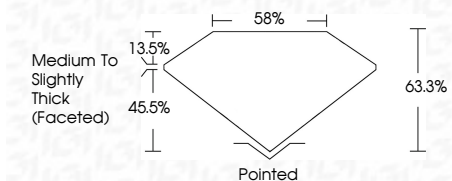

ELECTRONIC COPY

LG634439028
Report verification at igi.org

May 16, 2024
IGI Report Number **LG634439028**
Description **LABORATORY GROWN DIAMOND**
Shape and Cutting Style **PEAR BRILLIANT**
Measurements **11.37 X 6.97 X 4.41 MM**

GRADING RESULTS
Carat Weight **2.03 CARATS**
Color Grade **G**
Clarity Grade **VS 1**

ADDITIONAL GRADING INFORMATION
Polish **EXCELLENT**
Symmetry **EXCELLENT**
Fluorescence **NONE**
Inscription(s) **IGI LG634439028**
Comments: This Laboratory Grown Diamond was created by Chemical Vapor Deposition (CVD) growth process and may include post-growth treatment. Type IIa

IGI

May 16, 2024
IGI Report No LG634439028
PEAR BRILLIANT
11.37 X 6.97 X 4.41 MM
2.03 CARATS
Color Grade **G**
Clarity Grade **VS 1**
Depth **63.3%**
Table **45.5%**
Girdle **Medium to Slightly Thick (Faceted)**
Culet **Pointed**
Polish **EXCELLENT**
Symmetry **EXCELLENT**
Fluorescence **NONE**
Inscription(s) **IGI LG634439028**

GRADING RESULTS
Carat Weight **2.03 CARATS**
Color Grade **G**
Clarity Grade **VS 1**

ADDITIONAL GRADING INFORMATION
Polish **EXCELLENT**
Symmetry **EXCELLENT**
Fluorescence **NONE**
Inscription(s) **IGI LG634439028**