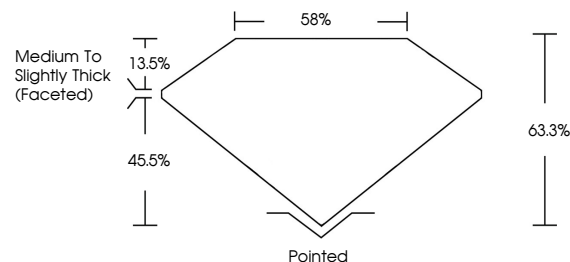

PROPORTIONS