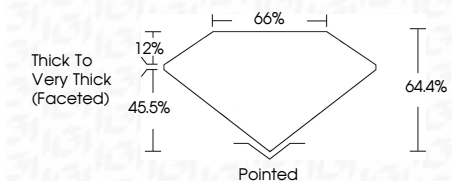

ELECTRONIC COPY

LG634480790
Report verification at igi.org

May 10, 2024
IGI Report Number **LG634480790**
Description **LABORATORY GROWN DIAMOND**
Shape and Cutting Style **SQUARE CUSHION BRILLIANT**
Measurements **7.41 X 7.19 X 4.63 MM**

GRADING RESULTS

Carat Weight **2.02 CARATS**
Color Grade **G**
Clarity Grade **VS 2**

ADDITIONAL GRADING INFORMATION

Polish **EXCELLENT**
Symmetry **EXCELLENT**
Fluorescence **NONE**
Inscription(s) **IGI LG634480790**
Comments: This Laboratory Grown Diamond was created by Chemical Vapor Deposition (CVD) growth process and may include post-growth treatment. Type IIa

IGI

May 10, 2024
IGI Report No LG634480790
SQUARE CUSHION BRILLIANT
7.41 X 7.19 X 4.63 MM
2.02 CARATS
Color Grade **G**
Clarity Grade **VS 2**
Depth **64.4%**
Table **65%**
Girdle **Thick to Very Thick (Faceted)**
Culet **Pointed**
Polish **EXCELLENT**
Symmetry **EXCELLENT**
Fluorescence **NONE**
Inscription(s) **IGI LG634480790**

Comments: This Laboratory Grown Diamond was created by Chemical Vapor Deposition (CVD) growth process and may include post-growth treatment. Type IIa

May 10, 2024
IGI Report Number **LG634480790**
Description **LABORATORY GROWN DIAMOND**
Shape and Cutting Style **SQUARE CUSHION BRILLIANT**
Measurements **7.41 X 7.19 X 4.63 MM**