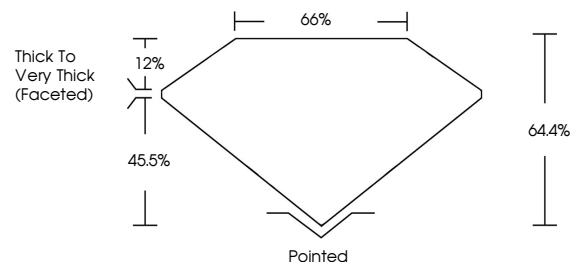

PROPORTIONS