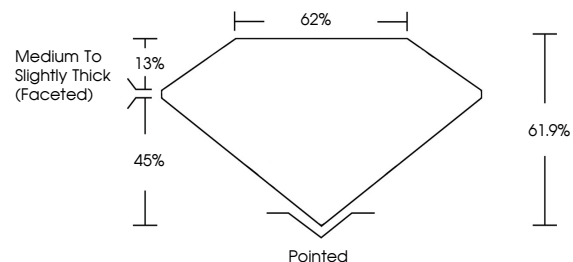

PROPORTIONS