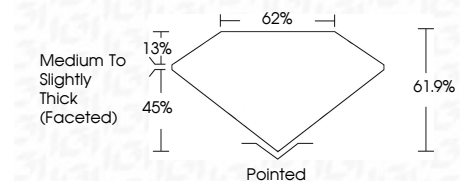

ELECTRONIC COPY

LG635467462
Report verification at igi.org

May 21, 2024
IGI Report Number **LG635467462**
Description **LABORATORY GROWN DIAMOND**
Shape and Cutting Style **OVAL BRILLIANT**
Measurements **9.86 X 7.25 X 4.49 MM**

GRADING RESULTS
Carat Weight **2.04 CARATS**
Color Grade **F**
Clarity Grade **VS 1**

ADDITIONAL GRADING INFORMATION
Polish **EXCELLENT**
Symmetry **EXCELLENT**
Fluorescence **NONE**
Inscription(s) **IGI LG635467462**
Comments: This Laboratory Grown Diamond was created by Chemical Vapor Deposition (CVD) growth process and may include post-growth treatment. Type IIa

May 21, 2024
IGI Report No LG635467462
OVAL BRILLIANT
9.86 X 7.25 X 4.49 MM
2.04 CARATS
Color Grade **F**
Clarity Grade **VS 1**
Depth **61.9%**
Table **62%**
Girdle **Medium to Slightly Thick (Faceted)**
Culet **Pointed**
Polish **EXCELLENT**
Symmetry **EXCELLENT**
Fluorescence **NONE**
Inscription(s) **IGI LG635467462**
Comments: This Laboratory Grown Diamond was created by Chemical Vapor Deposition (CVD) growth process and may include post-growth treatment. Type IIa

LABORATORY GROWN DIAMOND REPORT

May 21, 2024
IGI Report Number **LG635467462**
Description **LABORATORY GROWN DIAMOND**
Shape and Cutting Style **OVAL BRILLIANT**
Measurements **9.86 X 7.25 X 4.49 MM**