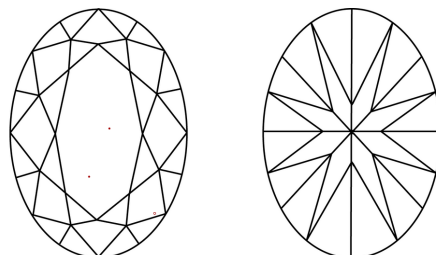

CLARITY CHARACTERISTICS

KEY TO SYMBOLS

Red symbols indicate internal characteristics.
Green symbols indicate external characteristics.