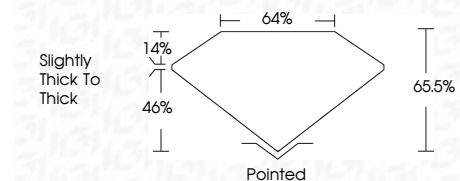

ELECTRONIC COPY

LG640407987
Report verification at igi.org

July 9, 2024
IGI Report Number **LG640407987**
Description **LABORATORY GROWN DIAMOND**
Shape and Cutting Style **CUT CORNERED
RECTANGULAR MODIFIED
BRILLIANT**
Measurements **8.87 X 6.08 X 3.98 MM**

GRADING RESULTS

Carat Weight **1.92 CARAT**
Color Grade **E**
Clarity Grade **VS 2**

ADDITIONAL GRADING INFORMATION

Polish **EXCELLENT**
Symmetry **EXCELLENT**
Fluorescence **NONE**
Inscription(s) **IGI LG640407987**
Comments: This Laboratory Grown Diamond was created by Chemical Vapor Deposition (CVD) growth process. Type IIa

July 9, 2024
IGI Report No **LG640407987**
CUT CORNERED RECT. MODIFIED BRILLIANT
8.87 X 6.08 X 3.98 MM
Carat Weight **1.92 CARAT**
Color Grade **E**
Clarity Grade **VS 2**
Depth **65.5%**
Table **46%**
Girdle **Slightly thick to Thick**
Culet **Pointed**
Polish **EXCELLENT**
Symmetry **EXCELLENT**
Fluorescence **NONE**
Inscription(s) **IGI LG640407987**
Comments: This Laboratory Grown Diamond was created by Chemical Vapor Deposition (CVD) growth process. Type IIa

LABORATORY GROWN DIAMOND REPORT

July 9, 2024
IGI Report Number **LG640407987**
Description **LABORATORY GROWN DIAMOND**
Shape and Cutting Style **CUT CORNERED RECTANGULAR
MODIFIED BRILLIANT**
Measurements **8.87 X 6.08 X 3.98 MM**