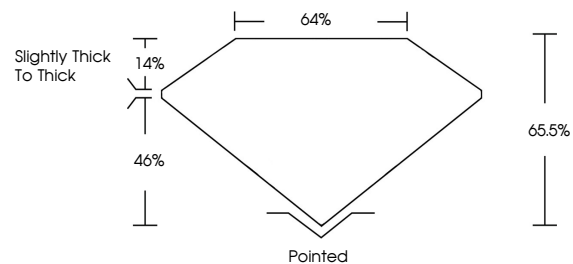

July 9, 2024
IGI Report No **LG640407987**
CUT CORNERED RECT. MODIFIED BRILLIANT
8.87 X 6.08 X 3.98 MM
Carat Weight **1.92 CARAT**
Color Grade **E**
Clarity Grade **VS 2**
Depth **65.5%**
Table **46%**
Girdle **Slightly thick to Thick**
Culet **Pointed**
Polish **EXCELLENT**
Symmetry **EXCELLENT**
Fluorescence **NONE**
Inscription(s) **IGI LG640407987**
Comments: This Laboratory Grown Diamond was created by Chemical Vapor Deposition (CVD) growth process. Type IIa

GRADING RESULTS

Carat Weight **1.92 CARAT**
Color Grade **E**
Clarity Grade **VS 2**

ADDITIONAL GRADING INFORMATION

Polish **EXCELLENT**
Symmetry **EXCELLENT**
Fluorescence **NONE**
Inscription(s) **IGI LG640407987**

Comments: This Laboratory Grown Diamond was created by Chemical Vapor Deposition (CVD) growth process. Type IIa

PROPORTIONS

Sample Image Used

CLARITY CHARACTERISTICS

KEY TO SYMBOLS

Red symbols indicate internal characteristics.
Green symbols indicate external characteristics.