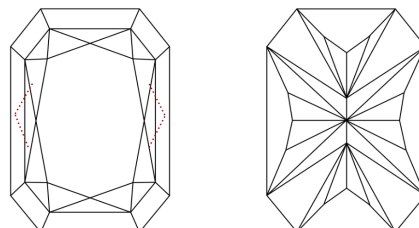

CLARITY CHARACTERISTICS

KEY TO SYMBOLS

Red symbols indicate internal characteristics.
Green symbols indicate external characteristics.

COLOR

D E F G H I J Faint Very Light Light

CLARITY

IF	VS¹⁻²	VS¹⁻²	SI¹⁻²	I¹⁻³
Internally Flawless	Very Very Slightly Included	Very Slightly Included	Slightly Included	Included