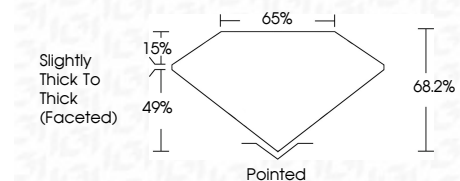

ELECTRONIC COPY

LG643446288
Report verification at igi.org

July 15, 2024
IGI Report Number **LG643446288**
Description **LABORATORY GROWN DIAMOND**
Shape and Cutting Style **SQUARE CUSHION BRILLIANT**
Measurements **8.33 X 8.17 X 5.57 MM**

GRADING RESULTS
Carat Weight **3.01 CARATS**
Color Grade **E**
Clarity Grade **VS 1**

ADDITIONAL GRADING INFORMATION
Polish **EXCELLENT**
Symmetry **EXCELLENT**
Fluorescence **NONE**
Inscription(s) **IGI LG643446288**
Comments: This Laboratory Grown Diamond was created by Chemical Vapor Deposition (CVD) growth process. Type IIa

July 15, 2024
IGI Report No **LG643446288**
SQUARE CUSHION BRILLIANT
8.33 X 8.17 X 5.57 MM
Carat Weight **3.01 CARATS**
Color Grade **E**
Clarity Grade **VS 1**
Depth **68.2%**
Table **15%**
Girdle **Slightly Thick To Thick (Faceted)**
Culet **Pointed**
Polish **EXCELLENT**
Symmetry **EXCELLENT**
Fluorescence **NONE**
Inscription(s) **IGI LG643446288**
Comments: This Laboratory Grown Diamond was created by Chemical Vapor Deposition (CVD) growth process. Type IIa

LABORATORY GROWN DIAMOND REPORT

July 15, 2024
IGI Report Number **LG643446288**
Description **LABORATORY GROWN DIAMOND**
Shape and Cutting Style **SQUARE CUSHION BRILLIANT**
Measurements **8.33 X 8.17 X 5.57 MM**