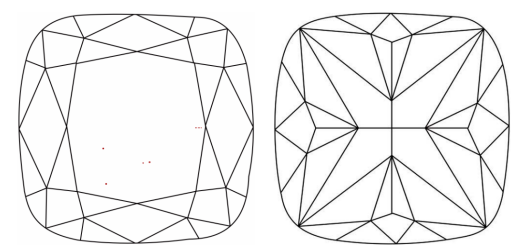

CLARITY CHARACTERISTICS

KEY TO SYMBOLS
Red symbols indicate internal characteristics.
Green symbols indicate external characteristics.

COLOR

D	E	F	G	H	I	J	Faint	Very Light	Light

CLARITY

IF	VS¹⁻²	VS¹⁻²	SI¹⁻²	I¹⁻³
Internally Flawless	Very Very Slightly Included	Very Slightly Included	Slightly Included	Included