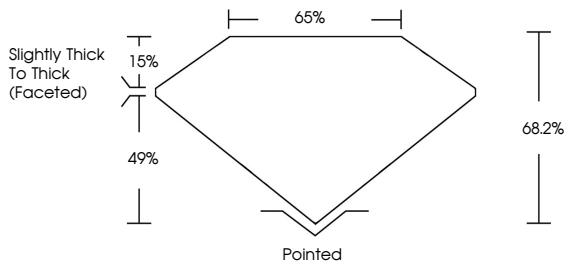

PROPORTIONS