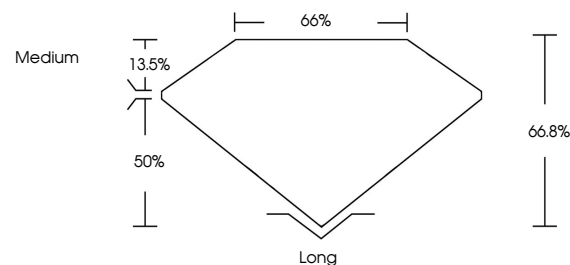

August 30, 2024
IGI Report No. **LG649458868**
EMERALD CUT
Carat Weight **1.58 CARAT**
Color Grade **E**
Clarity Grade **VS 2**
Depth **66.8%**
Table **65%**
Girdle **Medium**
Culet **Long**
Polish **EXCELLENT**
Symmetry **EXCELLENT**
Fluorescence **NONE**
Inscription(s) **IGI LG649458868**
Comments: This Laboratory Grown Diamond was created by Chemical Vapor Deposition (CVD) growth process. Type IIa

LABORATORY GROWN DIAMOND REPORT

August 30, 2024
IGI Report Number **LG649458868**
Description **LABORATORY GROWN DIAMOND**
Shape and Cutting Style **EMERALD CUT**
Measurements **7.65 X 5.66 X 3.78 MM**

GRADING RESULTS

Carat Weight **1.58 CARAT**
Color Grade **E**
Clarity Grade **VS 2**

ADDITIONAL GRADING INFORMATION

Polish **EXCELLENT**
Symmetry **EXCELLENT**
Fluorescence **NONE**
Inscription(s) **IGI LG649458868**

Comments: This Laboratory Grown Diamond was created by Chemical Vapor Deposition (CVD) growth process. Type IIa

PROPORTIONS

Sample Image Used

CLARITY CHARACTERISTICS

KEY TO SYMBOLS

Red symbols indicate internal characteristics.
Green symbols indicate external characteristics.