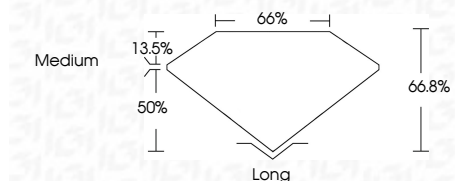

ELECTRONIC COPY

LG649458868
Report verification at igi.org

August 30, 2024
IGI Report Number **LG649458868**
Description **LABORATORY GROWN DIAMOND**
Shape and Cutting Style **EMERALD CUT**
Measurements **7.65 X 5.66 X 3.78 MM**

GRADING RESULTS

Carat Weight **1.58 CARAT**
Color Grade **E**
Clarity Grade **VS 2**

ADDITIONAL GRADING INFORMATION

Polish **EXCELLENT**
Symmetry **EXCELLENT**
Fluorescence **NONE**
Inscription(s) **IGI LG649458868**
Comments: This Laboratory Grown Diamond was created by Chemical Vapor Deposition (CVD) growth process. Type IIa

August 30, 2024
IGI Report No. **LG649458868**
EMERALD CUT
Carat Weight **1.58 CARAT**
Color Grade **E**
Clarity Grade **VS 2**
Depth **66.8%**
Table **65%**
Girdle **Medium**
Culet **Long**
Polish **EXCELLENT**
Symmetry **EXCELLENT**
Fluorescence **NONE**
Inscription(s) **IGI LG649458868**
Comments: This Laboratory Grown Diamond was created by Chemical Vapor Deposition (CVD) growth process. Type IIa

LABORATORY GROWN DIAMOND REPORT

August 30, 2024
IGI Report Number **LG649458868**
Description **LABORATORY GROWN DIAMOND**
Shape and Cutting Style **EMERALD CUT**
Measurements **7.65 X 5.66 X 3.78 MM**