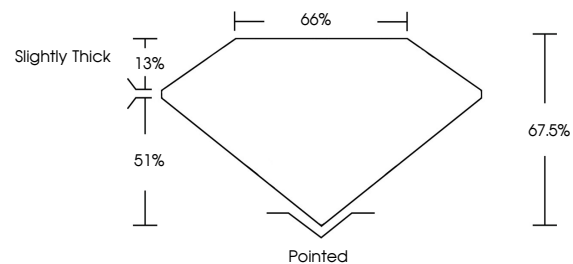

Measurements **8.03 X 5.63 X 3.80 MM**

GRADING RESULTS

Carat Weight **1.48 CARAT**

Color Grade **E**

Clarity Grade **VVS 2**

ADDITIONAL GRADING INFORMATION

Polish **EXCELLENT**

Symmetry **EXCELLENT**

Shape and Cutting Style **CUT CORNERED RECTANGULAR
MODIFIED BRILLIANT**

Measurements **8.03 X 5.63 X 3.80 MM**

GRADING RESULTS

Carat Weight **1.48 CARAT**

Color Grade **E**

Clarity Grade **VVS 2**

ADDITIONAL GRADING INFORMATION

Polish **EXCELLENT**

Symmetry **EXCELLENT**

Fluorescence **NONE**

Inscription(s) **IGI LG660439048**

Comments: This Laboratory Grown Diamond was created by Chemical Vapor Deposition (CVD) growth process. Type IIa

PROPORTIONS

Sample Image Used

CLARITY CHARACTERISTICS

KEY TO SYMBOLS

Red symbols indicate internal characteristics.
Green symbols indicate external characteristics.

COLOR

D E F G H I J Faint Very Light Light