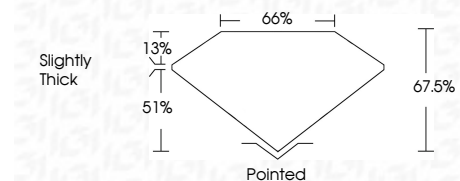

ELECTRONIC COPY

LG660439048
Report verification at igi.org

October 17, 2024
IGI Report Number **LG660439048**

Description **LABORATORY GROWN DIAMOND**

Shape and Cutting Style **CUT CORNERED
RECTANGULAR MODIFIED
BRILLIANT**

Measurements **8.03 X 5.63 X 3.80 MM**

GRADING RESULTS

Carat Weight **1.48 CARAT**

Color Grade **E**

Clarity Grade **VVS 2**

ADDITIONAL GRADING INFORMATION

Polish **EXCELLENT**

Symmetry **EXCELLENT**

Fluorescence **NONE**

Inscription(s) **IGI LG660439048**

Comments: This Laboratory Grown Diamond was created by Chemical Vapor Deposition (CVD) growth process. Type IIa

October 17, 2024
IGI Report No **LG660439048**
CUT CORNERED RECT. MODIFIED BRILLIANT
8.03 X 5.63 X 3.80 MM
Carat Weight **1.48 CARAT**
Color Grade **E**
Clarity Grade **VVS 2**
Depth **67.5%**
Table **51%**
Girdle **Slightly Thick**
Culet **Pointed**
Polish **EXCELLENT**
Symmetry **EXCELLENT**
Fluorescence **NONE**
Inscription(s) **IGI LG660439048**

Shape and Cutting Style **CUT CORNERED RECTANGULAR
MODIFIED BRILLIANT**

Measurements **8.03 X 5.63 X 3.80 MM**

GRADING RESULTS

Carat Weight **1.48 CARAT**

Color Grade **E**

Clarity Grade **VVS 2**

ADDITIONAL GRADING INFORMATION