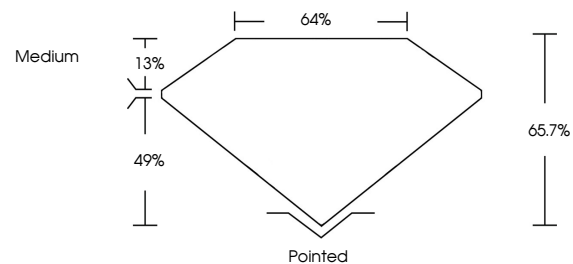

Measurements **9.84 X 6.77 X 4.45 MM**

GRADING RESULTS

Carat Weight **2.57 CARATS**
Color Grade **E**
Clarity Grade **VS 1**

ADDITIONAL GRADING INFORMATION

Polish **EXCELLENT**
Symmetry **EXCELLENT**
Fluorescence **NONE**
Inscription(s) **(IGI) LG660472098**
Comments: This Laboratory Grown Diamond was created by Chemical Vapor Deposition (CVD) growth process. Type IIa

October 19, 2024
IGI Report No **LG660472098**
CUT CORNERED RECT. MODIFIED BRILLIANT
9.84 X 6.77 X 4.45 MM
Carat Weight **2.57 CARATS**
Color Grade **E**
Clarity Grade **VS 1**
Depth **65.7%**
Table **64%**
Girdle **Medium**
Culet **Pointed**
Polish **EXCELLENT**
Symmetry **EXCELLENT**
Fluorescence **NONE**
Inscription(s) **(IGI) LG660472098**
Comments: This Laboratory Grown Diamond was created by Chemical Vapor Deposition (CVD) growth process. Type IIa

GRADING RESULTS

Carat Weight **2.57 CARATS**
Color Grade **E**
Clarity Grade **VS 1**

ADDITIONAL GRADING INFORMATION

Polish **EXCELLENT**
Symmetry **EXCELLENT**
Fluorescence **NONE**
Inscription(s) **(IGI) LG660472098**

Comments: This Laboratory Grown Diamond was created by Chemical Vapor Deposition (CVD) growth process. Type IIa

PROPORTIONS

CLARITY CHARACTERISTICS

KEY TO SYMBOLS

Red symbols indicate internal characteristics.
Green symbols indicate external characteristics.