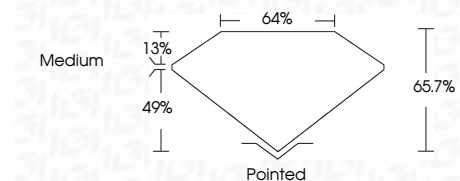

ELECTRONIC COPY

LG660472098
Report verification at igi.org

October 19, 2024
IGI Report Number **LG660472098**
Description **LABORATORY GROWN DIAMOND**
Shape and Cutting Style **CUT CORNERED
RECTANGULAR MODIFIED
BRILLIANT**

Measurements **9.84 X 6.77 X 4.45 MM**

GRADING RESULTS

Carat Weight **2.57 CARATS**
Color Grade **E**
Clarity Grade **VS 1**

ADDITIONAL GRADING INFORMATION

Polish **EXCELLENT**
Symmetry **EXCELLENT**
Fluorescence **NONE**
Inscription(s) **(IGI) LG660472098**
Comments: This Laboratory Grown Diamond was created by Chemical Vapor Deposition (CVD) growth process. Type IIa

October 19, 2024
IGI Report No **LG660472098**
CUT CORNERED RECT. MODIFIED BRILLIANT
9.84 X 6.77 X 4.45 MM
Carat Weight **2.57 CARATS**
Color Grade **E**
Clarity Grade **VS 1**
Depth **65.7%**
Table **64%**
Girdle **Medium**
Culet **Pointed**
Polish **EXCELLENT**
Symmetry **EXCELLENT**
Fluorescence **NONE**
Inscription(s) **(IGI) LG660472098**
Comments: This Laboratory Grown Diamond was created by Chemical Vapor Deposition (CVD) growth process. Type IIa

GRADING RESULTS

Carat Weight **2.57 CARATS**
Color Grade **E**
Clarity Grade **VS 1**

ADDITIONAL GRADING INFORMATION

Polish **EXCELLENT**
Symmetry **EXCELLENT**
Fluorescence **NONE**
Inscription(s) **(IGI) LG660472098**