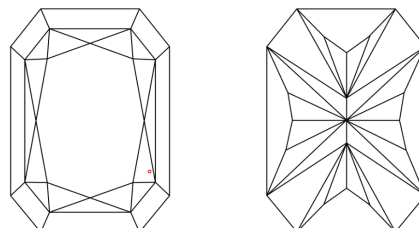

CLARITY CHARACTERISTICS

KEY TO SYMBOLS

Red symbols indicate internal characteristics.
Green symbols indicate external characteristics.