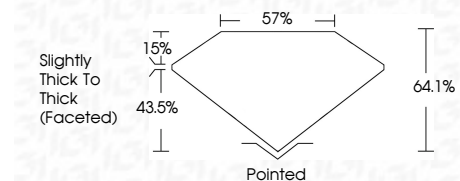

ELECTRONIC COPY

LG666425046
Report verification at igi.org

November 23, 2024
IGI Report Number **LG666425046**
Description **LABORATORY GROWN DIAMOND**
Shape and Cutting Style **MARQUISE BRILLIANT**
Measurements **12.96 X 6.52 X 4.18 MM**

GRADING RESULTS
Carat Weight **2.02 CARATS**
Color Grade **E**
Clarity Grade **VVS 1**

ADDITIONAL GRADING INFORMATION
Polish **EXCELLENT**
Symmetry **EXCELLENT**
Fluorescence **NONE**
Inscription(s) **IGI LG666425046**
Comments: This Laboratory Grown Diamond was created by Chemical Vapor Deposition (CVD) growth process. Type IIa

November 23, 2024
IGI Report No **LG666425046**
MARQUISE BRILLIANT
12.96 X 6.52 X 4.18 MM
2.02 CARATS
E
Carat Weight **2.02**
Color Grade **E**
Clarity Grade **VVS 1**
Depth **64.1%**
Table **15%**
Girdle **Slightly Thick To Thick (Faceted)**
Culet **Pointed**
Polish **EXCELLENT**
Symmetry **EXCELLENT**
Fluorescence **NONE**
Inscription(s) **IGI LG666425046**

GRADING RESULTS
Carat Weight **2.02 CARATS**
Color Grade **E**
Clarity Grade **VVS 1**

ADDITIONAL GRADING INFORMATION
Polish **EXCELLENT**
Symmetry **EXCELLENT**
Fluorescence **NONE**
Inscription(s) **IGI LG666425046**