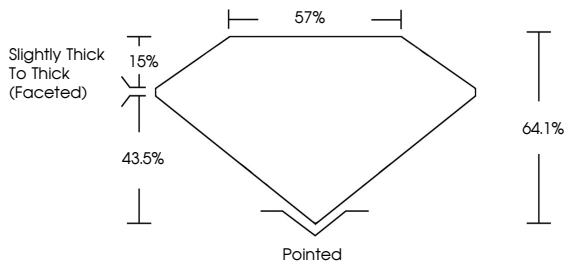

PROPORTIONS