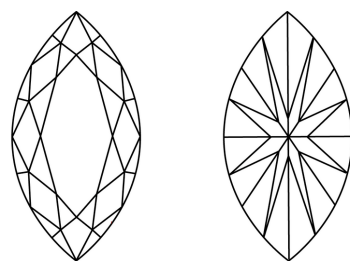

November 23, 2024
IGI Report No **LG666425046**
MARQUISE BRILLIANT
12.96 X 6.52 X 4.18 MM
2.02 CARATS
E
Carat Weight **2.02**
Color Grade **E**
Clarity Grade **VVS 1**
Depth **64.1%**
Table **15%**
Girdle **Slightly Thick To Thick (Faceted)**
Culet **Pointed**
Polish **EXCELLENT**
Symmetry **EXCELLENT**
Fluorescence **NONE**
Inscription(s) **IGI LG666425046**

Comments: This Laboratory Grown Diamond was created by Chemical Vapor Deposition (CVD) growth process. Type IIa

LABORATORY GROWN DIAMOND REPORT

November 23, 2024
IGI Report Number **LG666425046**
Description **LABORATORY GROWN DIAMOND**
Shape and Cutting Style **MARQUISE BRILLIANT**
Measurements **12.96 X 6.52 X 4.18 MM**

GRADING RESULTS
Carat Weight **2.02 CARATS**
Color Grade **E**
Clarity Grade **VVS 1**

ADDITIONAL GRADING INFORMATION
Polish **EXCELLENT**
Symmetry **EXCELLENT**
Fluorescence **NONE**
Inscription(s) **IGI LG666425046**

Comments: This Laboratory Grown Diamond was created by Chemical Vapor Deposition (CVD) growth process. Type IIa

PROPORTIONS

Sample Image Used

CLARITY CHARACTERISTICS

KEY TO SYMBOLS
Red symbols indicate internal characteristics.
Green symbols indicate external characteristics.