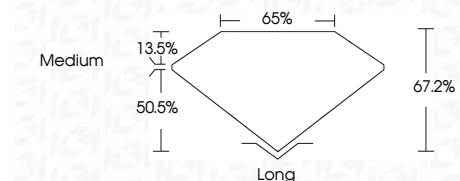

ELECTRONIC COPY

LG671469801
Report verification at igi.org

January 1, 2025
IGI Report Number **LG671469801**
Description **LABORATORY GROWN DIAMOND**
Shape and Cutting Style **EMERALD CUT**
Measurements **7.95 X 5.49 X 3.69 MM**

GRADING RESULTS

Carat Weight **1.59 CARAT**
Color Grade **D**
Clarity Grade **VVS 2**

ADDITIONAL GRADING INFORMATION

Polish **EXCELLENT**
Symmetry **EXCELLENT**
Fluorescence **NONE**
Inscription(s) **(IGI) LG671469801**
Comments: This Laboratory Grown Diamond was created by Chemical Vapor Deposition (CVD) growth process. Type IIa

January 1, 2025
IGI Report No LG671469801
EMERALD CUT
Carat Weight **1.59 CARAT**
Color Grade **D**
Clarity Grade **VVS 2**
Depth **67.2%**
Table **50.5%**
Girdle **Medium**
Culet **Long**
Polish **EXCELLENT**
Symmetry **EXCELLENT**
Fluorescence **NONE**
Inscription(s) **(IGI) LG671469801**
Comments: This Laboratory Grown Diamond was created by Chemical Vapor Deposition (CVD) growth process. Type IIa

LABORATORY GROWN DIAMOND REPORT

January 1, 2025
IGI Report Number **LG671469801**
Description **LABORATORY GROWN DIAMOND**
Shape and Cutting Style **EMERALD CUT**
Measurements **7.95 X 5.49 X 3.69 MM**