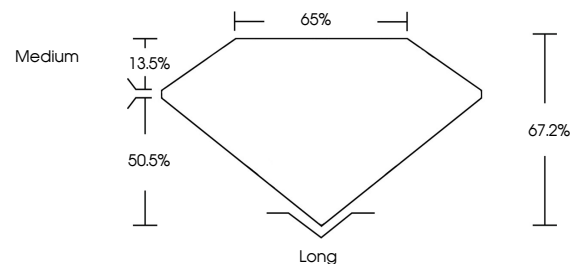

GRADING RESULTS

Carat Weight **1.59 CARAT**
Color Grade **D**
Clarity Grade **VVS 2**

ADDITIONAL GRADING INFORMATION

Polish **EXCELLENT**
Symmetry **EXCELLENT**
Fluorescence **NONE**
Inscription(s) **(IGI) LG671469801**

Comments: This Laboratory Grown Diamond was created by Chemical Vapor Deposition (CVD) growth process. Type IIa

PROPORTIONS

Sample Image Used

CLARITY CHARACTERISTICS

KEY TO SYMBOLS

Red symbols indicate internal characteristics.
Green symbols indicate external characteristics.