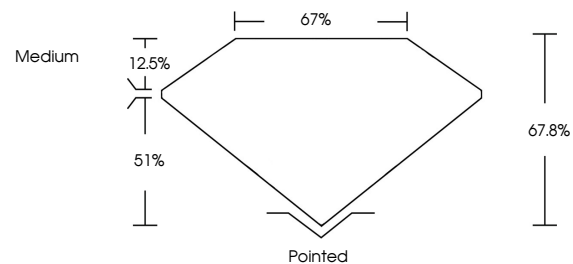

Measurements **9.37 X 6.65 X 4.51 MM**

GRADING RESULTS

Carat Weight **2.47 CARATS**
Color Grade **D**
Clarity Grade **VS 1**

ADDITIONAL GRADING INFORMATION

Polish **EXCELLENT**
Symmetry **EXCELLENT**
Fluorescence **NONE**
Inscription(s) **IGI LG673415834**
Comments: This Laboratory Grown Diamond was created by Chemical Vapor Deposition (CVD) growth process. Type IIa

January 2, 2025
IGI Report No LG673415834
CUT CORNERED RECT. MODIFIED BRILLIANT
2.47 CARATS
D
9.37 X 6.65 X 4.51 MM
Carat Weight
Color Grade
Clarity Grade
Depth
Table
Girdle
Medium
Pointed
EXCELLENT
EXCELLENT
NONE
IGI LG673415834
Inscription(s)
Comments: This Laboratory Grown Diamond was created by Chemical Vapor Deposition (CVD) growth process. Type IIa

GRADING RESULTS

Carat Weight **2.47 CARATS**
Color Grade **D**
Clarity Grade **VS 1**

ADDITIONAL GRADING INFORMATION

Polish **EXCELLENT**
Symmetry **EXCELLENT**
Fluorescence **NONE**
Inscription(s) **IGI LG673415834**

Comments: This Laboratory Grown Diamond was created by Chemical Vapor Deposition (CVD) growth process. Type IIa

PROPORTIONS

Sample Image Used

CLARITY CHARACTERISTICS

KEY TO SYMBOLS

Red symbols indicate internal characteristics.
Green symbols indicate external characteristics.