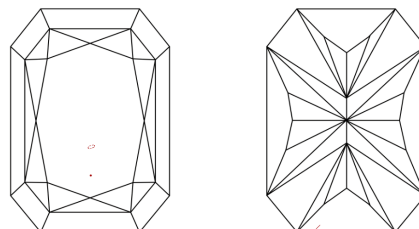

CLARITY CHARACTERISTICS

KEY TO SYMBOLS

Red symbols indicate internal characteristics.
Green symbols indicate external characteristics.

COLOR

D E F G H I J Faint Very Light Light

CLARITY

IF	VS¹⁻²	VS¹⁻²	SI¹⁻²	I¹⁻³
Internally Flawless	Very Very Slightly Included	Very Slightly Included	Slightly Included	Included