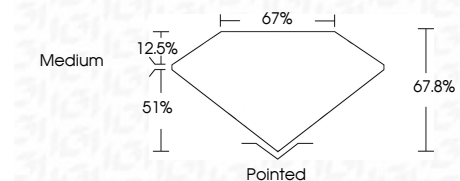

Measurements **9.37 X 6.65 X 4.51 MM**

GRADING RESULTS

Carat Weight **2.47 CARATS**
Color Grade **D**
Clarity Grade **VS 1**

ADDITIONAL GRADING INFORMATION

Polish **EXCELLENT**
Symmetry **EXCELLENT**
Fluorescence **NONE**
Inscription(s) **IGI LG673415834**
Comments: This Laboratory Grown Diamond was created by Chemical Vapor Deposition (CVD) growth process. Type IIa

January 2, 2025
IGI Report No LG673415834
CUT CORNERED RECT. MODIFIED BRILLIANT
2.47 CARATS
D
9.37 X 6.65 X 4.51 MM
Carat Weight
Color Grade
Clarity Grade
Depth
Table
Girdle
Medium
Pointed
EXCELLENT
EXCELLENT
NONE
IGI LG673415834
Inscription(s)
Comments: This Laboratory Grown Diamond was created by Chemical Vapor Deposition (CVD) growth process. Type IIa

LABORATORY GROWN DIAMOND REPORT

January 2, 2025
IGI Report Number **LG673415834**
Description **LABORATORY GROWN DIAMOND**
Shape and Cutting Style **CUT CORNERED RECTANGULAR
MODIFIED BRILLIANT**
Measurements **9.37 X 6.65 X 4.51 MM**

GRADING RESULTS

Carat Weight **2.47 CARATS**
Color Grade **D**
Clarity Grade **VS 1**

ADDITIONAL GRADING INFORMATION

Polish **EXCELLENT**
Symmetry **EXCELLENT**
Fluorescence **NONE**
Inscription(s) **IGI LG673415834**