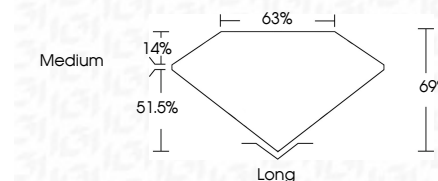

**ELECTRONIC COPY**

LG687595812  
Report verification at [igi.org](http://igi.org)

March 8, 2025  
IGI Report Number **LG687595812**  
Description **LABORATORY GROWN DIAMOND**  
Shape and Cutting Style **EMERALD CUT**  
Measurements **7.80 X 5.22 X 3.60 MM**

**GRADING RESULTS**  
Carat Weight **1.47 CARAT**  
Color Grade **E**  
Clarity Grade **VVS 2**

**ADDITIONAL GRADING INFORMATION**  
Polish **EXCELLENT**  
Symmetry **EXCELLENT**  
Fluorescence **NONE**  
Inscription(s) **IGI LG687595812**  
Comments: This Laboratory Grown Diamond was created by Chemical Vapor Deposition (CVD) growth process. Type IIa

March 8, 2025  
IGI Report No. LG687595812  
**EMERALD CUT**  
Carat Weight **1.47 CARAT**  
Color Grade **E**  
Clarity Grade **VVS 2**  
Depth **63%**  
Table **69%**  
Girdle **Medium**  
Culet **Long**  
Polish **EXCELLENT**  
Symmetry **EXCELLENT**  
Fluorescence **NONE**  
Inscription(s) **IGI LG687595812**  
Comments: This Laboratory Grown Diamond was created by Chemical Vapor Deposition (CVD) growth process. Type IIa

March 8, 2025  
IGI Report Number **LG687595812**  
Description **LABORATORY GROWN DIAMOND**  
Shape and Cutting Style **EMERALD CUT**  
Measurements **7.80 X 5.22 X 3.60 MM**

**GRADING RESULTS**  
Carat Weight **1.47 CARAT**  
Color Grade **E**  
Clarity Grade **VVS 2**