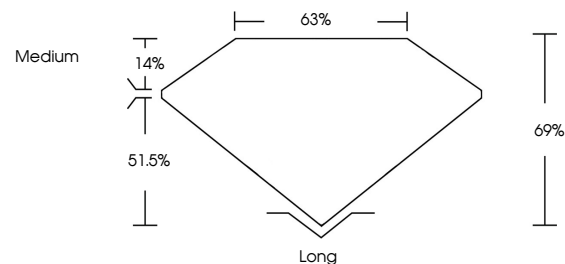

PROPORTIONS