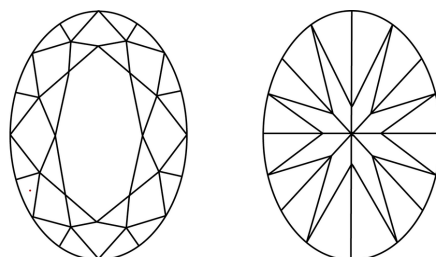

CLARITY CHARACTERISTICS

KEY TO SYMBOLS

Red symbols indicate internal characteristics.
Green symbols indicate external characteristics.

COLOR

D E F G H I J Faint Very Light Light

CLARITY

FL	IF	VVS¹⁻²	VS¹⁻²	SI¹⁻²	I¹⁻³
Flawless	Internally Flawless	Very Very Slightly Included	Very Slightly Included	Slightly Included	Included