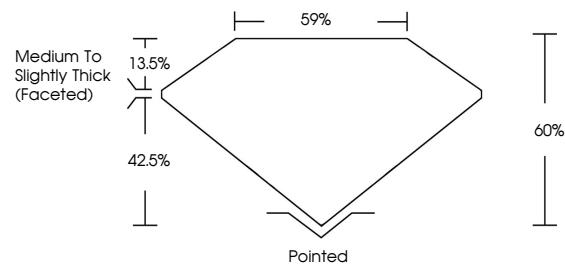

PROPORTIONS