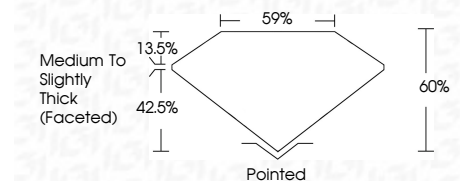

ELECTRONIC COPY

LG738530289
Report verification at igi.org

October 3, 2025
IGI Report Number **LG738530289**
Description **LABORATORY GROWN DIAMOND**
Shape and Cutting Style **OVAL BRILLIANT**
Measurements **11.77 X 8.30 X 4.98 MM**

GRADING RESULTS
Carat Weight **3.08 CARATS**
Color Grade **D**
Clarity Grade **VVS 2**

ADDITIONAL GRADING INFORMATION
Polish **EXCELLENT**
Symmetry **EXCELLENT**
Fluorescence **NONE**
Inscription(s) **IGI LG738530289**
Comments: This Laboratory Grown Diamond was created by Chemical Vapor Deposition (CVD) growth process. Type IIa

October 3, 2025
IGI Report No LG738530289
OVAL BRILLIANT
3.08 CARATS
D
11.77 X 8.30 X 4.98 MM
Carat Weight
Color Grade
Clarity Grade
Depth
Table
Girdle
Medium to Slightly Thick (Faceted)
Pointed
EXCELLENT
EXCELLENT
NONE
IGI LG738530289
Inscription(s)
Comments: This Laboratory Grown Diamond was created by Chemical Vapor Deposition (CVD) growth process. Type IIa

GRADING RESULTS
Carat Weight **3.08 CARATS**
Color Grade **D**
Clarity Grade **VVS 2**

ADDITIONAL GRADING INFORMATION
Polish **EXCELLENT**
Symmetry **EXCELLENT**
Fluorescence **NONE**
Inscription(s) **IGI LG738530289**