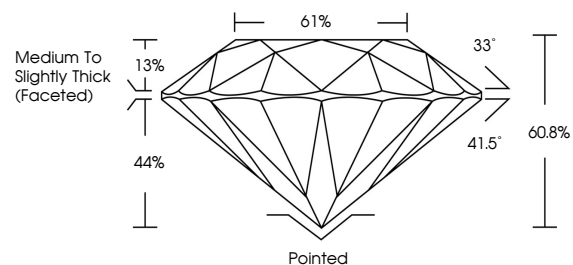

ELECTRONIC COPY

LG749520231
Report verification at igi.org

November 13, 2025
IGI Report Number **LG749520231**
Description **LABORATORY GROWN DIAMOND**
Shape and Cutting Style **ROUND BRILLIANT**
Measurements **7.01 - 7.05 X 4.28 MM**
GRADING RESULTS
Carat Weight **1.30 CARAT**
Color Grade **E**
Clarity Grade **VVS 2**
Cut Grade **EXCELLENT**

November 13, 2025
IGI Report Number **LG749520231**
Description **LABORATORY GROWN DIAMOND**
Shape and Cutting Style **ROUND BRILLIANT**
Measurements **7.01 - 7.05 X 4.28 MM**
GRADING RESULTS
Carat Weight **1.30 CARAT**
Color Grade **E**
Clarity Grade **VVS 2**
Cut Grade **EXCELLENT**

PROPORTIONS

Sample Image Used

ADDITIONAL GRADING INFORMATION

Polish **EXCELLENT**
Symmetry **EXCELLENT**
Fluorescence **NONE**
Inscription(s) **IGI LG749520231**

Comments: This Laboratory Grown Diamond was created by Chemical Vapor Deposition (CVD) growth process. Type IIa