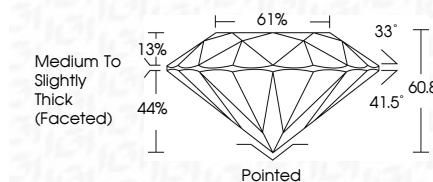

ADDITIONAL GRADING INFORMATION

Polish **EXCELLENT**
Symmetry **EXCELLENT**
Fluorescence **NONE**
Inscription(s) **IGI LG749520231**

Comments: This Laboratory Grown Diamond was created by Chemical Vapor Deposition (CVD) growth process. Type IIa

ADDITIONAL GRADING INFORMATION

Polish **EXCELLENT**
Symmetry **EXCELLENT**
Fluorescence **NONE**
Inscription(s) **IGI LG749520231**
Comments: This Laboratory Grown Diamond was created by Chemical Vapor Deposition (CVD) growth process. Type IIa

COLOR

D E F G H I J Faint Very Light Light

CLARITY

FL	IF	VVS¹⁻²	VS¹⁻²	SI¹⁻²	I¹⁻³
Flawless	Internally Flawless	Very Very Slightly Included	Very Slightly Included	Slightly Included	Included

IGI

November 13, 2025
IGI Report No **LG749520231**
ROUND BRILLIANT
Carat Weight **1.30 CARAT**
Color Grade **E**
Clarity Grade **VVS 2**
Cut Grade **EXCELLENT**
Depth **60.8%**
Table **61%**
Girdle **Medium To Slightly Thick (Faceted)**
Culet **Pointed**
Polish **EXCELLENT**
Symmetry **EXCELLENT**
Fluorescence **NONE**
Inscriptions(s) **IGI LG749520231**
Comments: This Laboratory Grown Diamond was created by Chemical Vapor Deposition (CVD) growth process. Type IIa

Certified
**SUSTAINABILITY RATED
DIAMOND**
SCS GLOBAL SERVICES

All certified diamonds come with an individual certificate, **ONLY** available at an accredited retailer

FOR THE SUSTAINABILITY RATED CERTIFICATE, SCAN HERE →