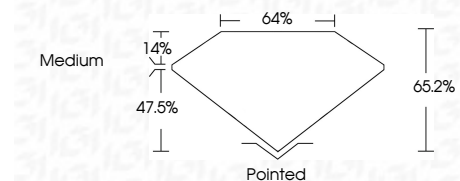

ELECTRONIC COPY

LG763610251
Report verification at igi.org

January 8, 2026
IGI Report Number **LG763610251**
Description **LABORATORY GROWN DIAMOND**
Shape and Cutting Style **SQUARE EMERALD CUT**
Measurements **5.77 X 5.64 X 3.68 MM**

GRADING RESULTS
Carat Weight **1.09 CARAT**
Color Grade **D**
Clarity Grade **VS 2**

ADDITIONAL GRADING INFORMATION
Polish **EXCELLENT**
Symmetry **EXCELLENT**
Fluorescence **NONE**
Inscription(s) **IGI LG763610251**
Comments: This Laboratory Grown Diamond was created by Chemical Vapor Deposition (CVD) growth process. Type IIa

January 8, 2026
IGI Report No LG763610251
SQUARE EMERALD CUT
1.09 CARAT
Color Grade **D**
Clarity Grade **VS 2**
Depth **65.2%**
Table **64%**
Girdle **Medium**
Culet **Pointed**
Polish **EXCELLENT**
Symmetry **EXCELLENT**
Fluorescence **NONE**
Inscription(s) **IGI LG763610251**
Comments: This Laboratory Grown Diamond was created by Chemical Vapor Deposition (CVD) growth process. Type IIa

January 8, 2026
IGI Report Number **LG763610251**
Description **LABORATORY GROWN DIAMOND**
Shape and Cutting Style **SQUARE EMERALD CUT**
Measurements **5.77 X 5.64 X 3.68 MM**

GRADING RESULTS
Carat Weight **1.09 CARAT**
Color Grade **D**
Clarity Grade **VS 2**