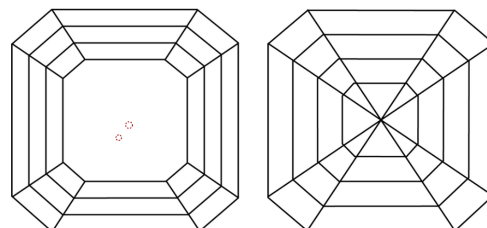

January 8, 2026
IGI Report Number **LG763610251**
Description **LABORATORY GROWN DIAMOND**
Shape and Cutting Style **SQUARE EMERALD CUT**
Measurements **5.77 X 5.64 X 3.68 MM**

GRADING RESULTS
Carat Weight **1.09 CARAT**
Color Grade **D**
Clarity Grade **VS 2**

PROPORTIONS

CLARITY CHARACTERISTICS

KEY TO SYMBOLS

Red symbols indicate internal characteristics.
Green symbols indicate external characteristics.

Sample Image Used

COLOR

D E F G H I J Faint Very Light Light