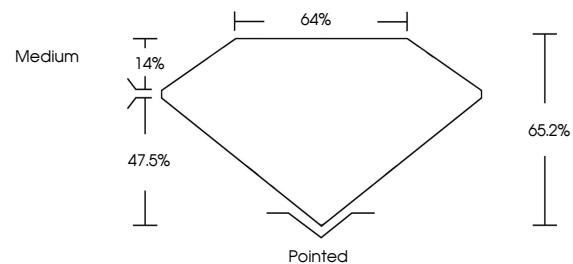

PROPORTIONS