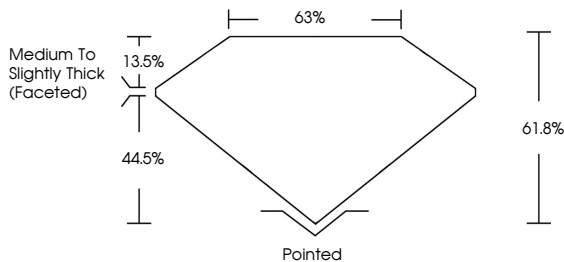

PROPORTIONS