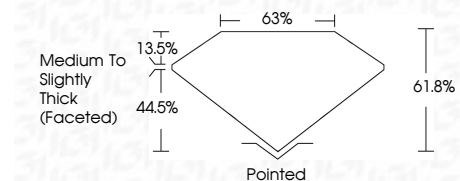

ELECTRONIC COPY

LG764628604
Report verification at igi.org

January 10, 2026
IGI Report Number **LG764628604**
Description **LABORATORY GROWN DIAMOND**
Shape and Cutting Style **OVAL BRILLIANT**
Measurements **10.23 X 7.12 X 4.40 MM**

GRADING RESULTS
Carat Weight **2.04 CARATS**
Color Grade **E**
Clarity Grade **VVS 1**

ADDITIONAL GRADING INFORMATION
Polish **EXCELLENT**
Symmetry **EXCELLENT**
Fluorescence **NONE**
Inscription(s) **IGI LG764628604**
Comments: This Laboratory Grown Diamond was created by Chemical Vapor Deposition (CVD) growth process. Type IIa

January 10, 2026
IGI Report No **LG764628604**
OVAL BRILLIANT
10.23 X 7.12 X 4.40 MM
Carat Weight **2.04 CARATS**
Color Grade **E**
Clarity Grade **VVS 1**
Depth **61.8%**
Table **63%**
Girdle **Medium to Slightly Thick (Faceted)**
Culet **Pointed**
Polish **EXCELLENT**
Symmetry **EXCELLENT**
Fluorescence **NONE**
Inscription(s) **IGI LG764628604**
Comments: This Laboratory Grown Diamond was created by Chemical Vapor Deposition (CVD) growth process. Type IIa

GRADING RESULTS
Carat Weight **2.04 CARATS**
Color Grade **E**
Clarity Grade **VVS 1**

ADDITIONAL GRADING INFORMATION
Polish **EXCELLENT**
Symmetry **EXCELLENT**
Fluorescence **NONE**
Inscription(s) **IGI LG764628604**