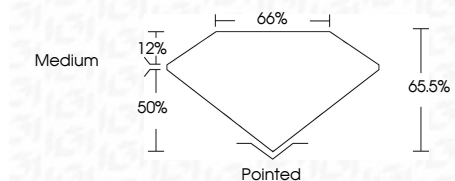

Measurements **10.80 X 7.42 X 4.86 MM**

GRADING RESULTS

Carat Weight **3.36 CARATS**
Color Grade **E**
Clarity Grade **VS 2**

ADDITIONAL GRADING INFORMATION

Polish **EXCELLENT**
Symmetry **EXCELLENT**
Fluorescence **NONE**
Inscription(s) **IGI LG768604567**
Comments: This Laboratory Grown Diamond was created by Chemical Vapor Deposition (CVD) growth process. Type IIa

January 22, 2026
IGI Report No **LG768604567**
CUT CORNERED RECT. MODIFIED BRILLIANT
10.80 X 7.42 X 4.86 MM
Carat Weight **3.36 CARATS**
Color Grade **E**
Clarity Grade **VS 2**
Depth **65.5%**
Table **50%**
Girdle **Medium**
Culet **Pointed**
Polish **EXCELLENT**
Symmetry **EXCELLENT**
Fluorescence **NONE**
Inscription(s) **IGI LG768604567**
Comments: This Laboratory Grown Diamond was created by Chemical Vapor Deposition (CVD) growth process. Type IIa

LABORATORY GROWN DIAMOND REPORT

January 22, 2026
IGI Report Number **LG768604567**
Description **LABORATORY GROWN DIAMOND**
Shape and Cutting Style **CUT CORNERED RECTANGULAR
MODIFIED BRILLIANT**
Measurements **10.80 X 7.42 X 4.86 MM**

GRADING RESULTS

Carat Weight **3.36 CARATS**
Color Grade **E**
Clarity Grade **VS 2**

ADDITIONAL GRADING INFORMATION

Polish **EXCELLENT**
Symmetry **EXCELLENT**
Fluorescence **NONE**
Inscription(s) **IGI LG768604567**