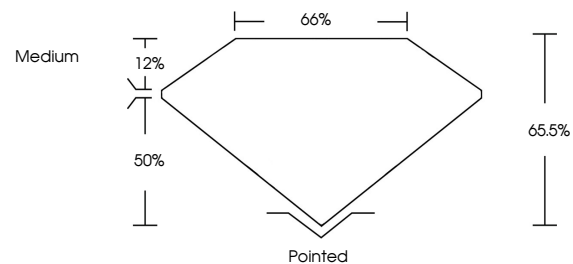

Measurements **10.80 X 7.42 X 4.86 MM**

GRADING RESULTS

Carat Weight **3.36 CARATS**
Color Grade **E**
Clarity Grade **VS 2**

ADDITIONAL GRADING INFORMATION

Polish **EXCELLENT**
Symmetry **EXCELLENT**
Fluorescence **NONE**
Inscription(s) **IGI LG768604567**
Comments: This Laboratory Grown Diamond was created by Chemical Vapor Deposition (CVD) growth process. Type IIa

January 22, 2026
IGI Report No **LG768604567**
CUT CORNERED RECT. MODIFIED BRILLIANT
10.80 X 7.42 X 4.86 MM
Carat Weight **3.36 CARATS**
Color Grade **E**
Clarity Grade **VS 2**
Depth **65.5%**
Table **50%**
Girdle **Medium**
Culet **Pointed**
Polish **EXCELLENT**
Symmetry **EXCELLENT**
Fluorescence **NONE**
Inscription(s) **IGI LG768604567**
Comments: This Laboratory Grown Diamond was created by Chemical Vapor Deposition (CVD) growth process. Type IIa

GRADING RESULTS

Carat Weight **3.36 CARATS**
Color Grade **E**
Clarity Grade **VS 2**

ADDITIONAL GRADING INFORMATION

Polish **EXCELLENT**
Symmetry **EXCELLENT**
Fluorescence **NONE**
Inscription(s) **IGI LG768604567**

Comments: This Laboratory Grown Diamond was created by Chemical Vapor Deposition (CVD) growth process. Type IIa

PROPORTIONS

Sample Image Used

CLARITY CHARACTERISTICS

KEY TO SYMBOLS

Red symbols indicate internal characteristics.
Green symbols indicate external characteristics.