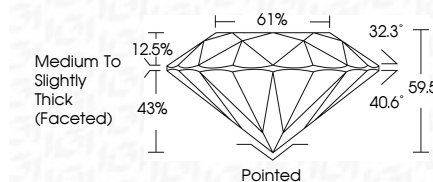

ADDITIONAL GRADING INFORMATION
Polish **EXCELLENT**
Symmetry **EXCELLENT**
Fluorescence **NONE**
Inscription(s) **IGI LG774630376**

Comments: This Laboratory Grown Diamond was created by Chemical Vapor Deposition (CVD) growth process. Type IIa

COLOR

D E F G H I J Faint Very Light Light

CLARITY

FL	IF	VVS¹⁻²	VS¹⁻²	SI¹⁻²	I¹⁻³
Flawless	Internally Flawless	Very Very Slightly Included	Very Slightly Included	Slightly Included	Included

ADDITIONAL GRADING INFORMATION

Polish **EXCELLENT**
Symmetry **EXCELLENT**
Fluorescence **NONE**
Inscription(s) **IGI LG774630376**
Comments: This Laboratory Grown Diamond was created by Chemical Vapor Deposition (CVD) growth process. Type IIa

IGI

February 16, 2026
IGI Report No LG774630376
ROUND BRILLIANT
7.43 - 7.48 X 4.43 MM
1.53 CARAT
Color Grade **D**
Clarity Grade **VVS 2**
Cut Grade **EXCELLENT**
Depth **59.5%**
Table **61%**
Girdle **Medium To Slightly Thick (Faceted)**
Culet **Pointed**
Polish **EXCELLENT**
Symmetry **EXCELLENT**
Fluorescence **NONE**
Inscriptions(s) **IGI LG774630376**
Comments: This Laboratory Grown Diamond was created by Chemical Vapor Deposition (CVD) growth process. Type IIa

Certified
**SUSTAINABILITY RATED
DIAMOND**
SCS GLOBAL SERVICES

All certified diamonds come with an individual certificate, **ONLY** available at an accredited retailer

FOR THE SUSTAINABILITY RATED CERTIFICATE, SCAN HERE →