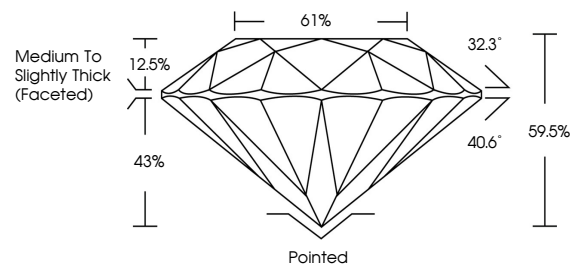

ELECTRONIC COPY

LG774630376
Report verification at igi.org

February 16, 2026
IGI Report Number **LG774630376**
Description **LABORATORY GROWN DIAMOND**
Shape and Cutting Style **ROUND BRILLIANT**
Measurements **7.43 - 7.48 X 4.43 MM**
GRADING RESULTS
Carat Weight **1.53 CARAT**
Color Grade **D**
Clarity Grade **VVS 2**
Cut Grade **EXCELLENT**

February 16, 2026
IGI Report Number **LG774630376**
Description **LABORATORY GROWN DIAMOND**
Shape and Cutting Style **ROUND BRILLIANT**
Measurements **7.43 - 7.48 X 4.43 MM**
GRADING RESULTS
Carat Weight **1.53 CARAT**
Color Grade **D**
Clarity Grade **VVS 2**
Cut Grade **EXCELLENT**

PROPORTIONS