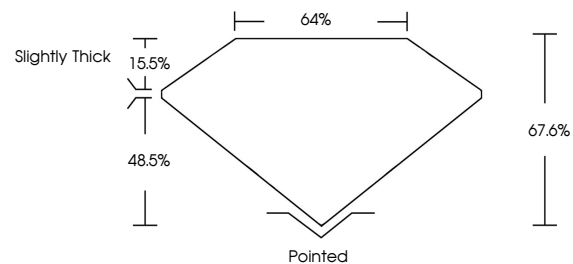

Measurements **11.84 X 8.30 X 5.61 MM**

GRADING RESULTS

Carat Weight **4.82 CARATS**
Color Grade **F**
Clarity Grade **VVS 2**

ADDITIONAL GRADING INFORMATION

Polish **EXCELLENT**
Symmetry **EXCELLENT**
Fluorescence **NONE**
Inscription(s) **IGI LG775621769**
Comments: This Laboratory Grown Diamond was created by Chemical Vapor Deposition (CVD) growth process. Type IIa

GRADING RESULTS

Carat Weight **4.82 CARATS**
Color Grade **F**
Clarity Grade **VVS 2**

ADDITIONAL GRADING INFORMATION

Polish **EXCELLENT**
Symmetry **EXCELLENT**
Fluorescence **NONE**
Inscription(s) **IGI LG775621769**

Comments: This Laboratory Grown Diamond was created by Chemical Vapor Deposition (CVD) growth process. Type IIa

PROPORTIONS

CLARITY CHARACTERISTICS

KEY TO SYMBOLS

Red symbols indicate internal characteristics.
Green symbols indicate external characteristics.