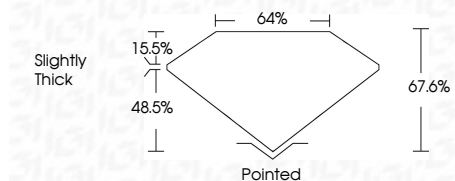

Measurements **11.84 X 8.30 X 5.61 MM**

GRADING RESULTS

Carat Weight **4.82 CARATS**
Color Grade **F**
Clarity Grade **VVS 2**

ADDITIONAL GRADING INFORMATION

Polish **EXCELLENT**
Symmetry **EXCELLENT**
Fluorescence **NONE**
Inscription(s) **IGI LG775621769**
Comments: This Laboratory Grown Diamond was created by Chemical Vapor Deposition (CVD) growth process. Type IIa

February 15, 2026
IGI Report No LG775621769
CUT CORNERED RECT. MODIFIED BRILLIANT
11.84 X 8.30 X 5.61 MM
4.82 CARATS
F
VVS 2
48.5%
67.6%
Slightly Thick
Pointed
EXCELLENT
EXCELLENT
NONE
IGI LG775621769
Comments: This Laboratory Grown Diamond was created by Chemical Vapor Deposition (CVD) growth process. Type IIa

LABORATORY GROWN DIAMOND REPORT

February 15, 2026
IGI Report Number **LG775621769**
Description **LABORATORY GROWN DIAMOND**
Shape and Cutting Style **CUT CORNERED RECTANGULAR
MODIFIED BRILLIANT**
Measurements **11.84 X 8.30 X 5.61 MM**

GRADING RESULTS

Carat Weight **4.82 CARATS**
Color Grade **F**
Clarity Grade **VVS 2**

ADDITIONAL GRADING INFORMATION

Polish **EXCELLENT**
Symmetry **EXCELLENT**
Fluorescence **NONE**
Inscription(s) **IGI LG775621769**