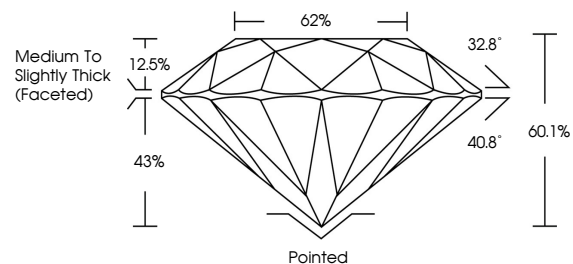

ELECTRONIC COPY

LG775631570
Report verification at igi.org

February 20, 2026
IGI Report Number **LG775631570**
Description **LABORATORY GROWN DIAMOND**
Shape and Cutting Style **ROUND BRILLIANT**
Measurements **7.46 - 7.53 X 4.51 MM**
GRADING RESULTS
Carat Weight **1.57 CARAT**
Color Grade **D**
Clarity Grade **VVS 2**
Cut Grade **EXCELLENT**

February 20, 2026
IGI Report Number **LG775631570**
Description **LABORATORY GROWN DIAMOND**
Shape and Cutting Style **ROUND BRILLIANT**
Measurements **7.46 - 7.53 X 4.51 MM**
GRADING RESULTS
Carat Weight **1.57 CARAT**
Color Grade **D**
Clarity Grade **VVS 2**
Cut Grade **EXCELLENT**

PROPORTIONS

Sample Image Used

ADDITIONAL GRADING INFORMATION
Polish **EXCELLENT**
Symmetry **EXCELLENT**
Fluorescence **NONE**
Inscription(s) **IGI LG775631570**

Comments: This Laboratory Grown Diamond was created by Chemical Vapor Deposition (CVD) growth process. Type IIa

IGI

February 20, 2026
IGI Report No **LG775631570**
ROUND BRILLIANT
Carat Weight **1.57 CARAT**
Color Grade **D**
Clarity Grade **VVS 2**
Cut Grade **EXCELLENT**
Depth **60.1%**
Table **62%**
Girdle **Medium To Slightly Thick (Faceted)**
Culet **Pointed**
Polish **EXCELLENT**
Symmetry **EXCELLENT**
Fluorescence **NONE**
Inscriptions(s) **IGI LG775631570**
Comments: This Laboratory Grown Diamond was created by Chemical Vapor Deposition (CVD) growth process. Type IIa