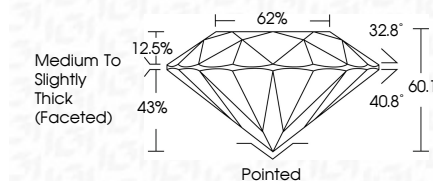

ELECTRONIC COPY

LG775631570
Report verification at igi.org

February 20, 2026
IGI Report Number **LG775631570**
Description **LABORATORY GROWN DIAMOND**
Shape and Cutting Style **ROUND BRILLIANT**
Measurements **7.46 - 7.53 X 4.51 MM**
GRADING RESULTS
Carat Weight **1.57 CARAT**
Color Grade **D**
Clarity Grade **VVS 2**
Cut Grade **EXCELLENT**

February 20, 2026
IGI Report Number **LG775631570**
Description **LABORATORY GROWN DIAMOND**
Shape and Cutting Style **ROUND BRILLIANT**
Measurements **7.46 - 7.53 X 4.51 MM**
GRADING RESULTS
Carat Weight **1.57 CARAT**
Color Grade **D**
Clarity Grade **VVS 2**
Cut Grade **EXCELLENT**

PROPORTIONS

Sample Image Used

ADDITIONAL GRADING INFORMATION
Polish **EXCELLENT**
Symmetry **EXCELLENT**
Fluorescence **NONE**
Inscription(s) **IGI LG775631570**

Comments: This Laboratory Grown Diamond was created by Chemical Vapor Deposition (CVD) growth process. Type IIa