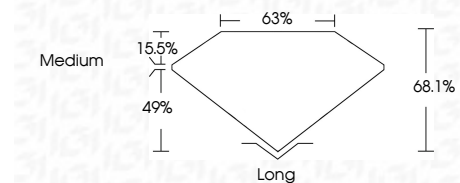

**ELECTRONIC COPY**

LG776688022  
Report verification at igi.org

February 24, 2026  
IGI Report Number **LG776688022**  
Description **LABORATORY GROWN DIAMOND**  
Shape and Cutting Style **EMERALD CUT**  
Measurements **6.69 X 4.83 X 3.29 MM**

**GRADING RESULTS**

Carat Weight **1.03 CARAT**  
Color Grade **F**  
Clarity Grade **VS 2**

**ADDITIONAL GRADING INFORMATION**

Polish **EXCELLENT**  
Symmetry **EXCELLENT**  
Fluorescence **NONE**  
Inscription(s) **IGI LG776688022**  
Comments: This Laboratory Grown Diamond was created by Chemical Vapor Deposition (CVD) growth process. Type IIa

February 24, 2026  
IGI Report No LG776688022  
**EMERALD CUT**  
Carat Weight **1.03 CARAT**  
Color Grade **F**  
Clarity Grade **VS 2**  
Depth **49%**  
Table **68.1%**  
Girdle **Medium**  
Culet **Long**  
Polish **EXCELLENT**  
Symmetry **EXCELLENT**  
Fluorescence **NONE**  
Inscription(s) **IGI LG776688022**  
Comments: This Laboratory Grown Diamond was created by Chemical Vapor Deposition (CVD) growth process. Type IIa

February 24, 2026  
IGI Report Number **LG776688022**  
Description **LABORATORY GROWN DIAMOND**  
Shape and Cutting Style **EMERALD CUT**  
Measurements **6.69 X 4.83 X 3.29 MM**

**GRADING RESULTS**

Carat Weight **1.03 CARAT**  
Color Grade **F**  
Clarity Grade **VS 2**