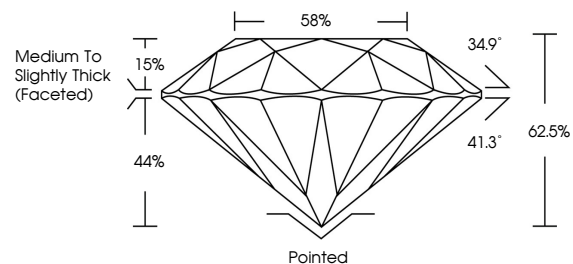

ELECTRONIC COPY

LG781654420
Report verification at igi.org

March 12, 2026
IGI Report Number **LG781654420**
Description **LABORATORY GROWN DIAMOND**
Shape and Cutting Style **ROUND BRILLIANT**
Measurements **7.33 - 7.40 X 4.61 MM**
GRADING RESULTS
Carat Weight **1.54 CARAT**
Color Grade **D**
Clarity Grade **VVS 2**
Cut Grade **IDEAL**

March 12, 2026
IGI Report Number **LG781654420**
Description **LABORATORY GROWN DIAMOND**
Shape and Cutting Style **ROUND BRILLIANT**
Measurements **7.33 - 7.40 X 4.61 MM**
GRADING RESULTS
Carat Weight **1.54 CARAT**
Color Grade **D**
Clarity Grade **VVS 2**
Cut Grade **IDEAL**

PROPORTIONS

Sample Image Used

ADDITIONAL GRADING INFORMATION
Polish **EXCELLENT**
Symmetry **EXCELLENT**
Fluorescence **NONE**
Inscription(s) **IGI LG781654420**

Comments: This Laboratory Grown Diamond was created by Chemical Vapor Deposition (CVD) growth process. Type IIa

IGI

March 12, 2026
IGI Report No **LG781654420**
ROUND BRILLIANT
7.33 - 7.40 X 4.61 MM
1.54 CARAT
Color Grade **D**
Clarity Grade **VVS 2**
Depth **62.5%**
Table **58%**
Girdle **Medium To Slightly Thick (Faceted)**
Culet **Pointed**
Polish **EXCELLENT**
Symmetry **EXCELLENT**
Fluorescence **NONE**
Inscriptions(s) **IGI LG781654420**
Comments: This Laboratory Grown Diamond was created by Chemical Vapor Deposition (CVD) growth process. Type IIa