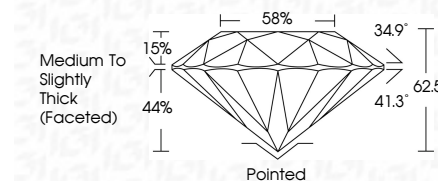

ELECTRONIC COPY

LG781654420
Report verification at igi.org

March 12, 2026
IGI Report Number **LG781654420**
Description **LABORATORY GROWN DIAMOND**
Shape and Cutting Style **ROUND BRILLIANT**
Measurements **7.33 - 7.40 X 4.61 MM**
GRADING RESULTS
Carat Weight **1.54 CARAT**
Color Grade **D**
Clarity Grade **VVS 2**
Cut Grade **IDEAL**

March 12, 2026
IGI Report Number **LG781654420**
Description **LABORATORY GROWN DIAMOND**
Shape and Cutting Style **ROUND BRILLIANT**
Measurements **7.33 - 7.40 X 4.61 MM**
GRADING RESULTS
Carat Weight **1.54 CARAT**
Color Grade **D**
Clarity Grade **VVS 2**
Cut Grade **IDEAL**

PROPORTIONS

Sample Image Used

ADDITIONAL GRADING INFORMATION
Polish **EXCELLENT**
Symmetry **EXCELLENT**
Fluorescence **NONE**
Inscription(s) **IGI LG781654420**

Comments: This Laboratory Grown Diamond was created by Chemical Vapor Deposition (CVD) growth process. Type IIa

IGI

March 12, 2026
IGI Report No **LG781654420**
ROUND BRILLIANT
7.33 - 7.40 X 4.61 MM
1.54 CARAT
Color Grade **D**
Clarity Grade **VVS 2**
Depth **62.5%**
Table **58%**
Girdle **Medium To Slightly Thick (Faceted)**
Culet **Pointed**
Polish **EXCELLENT**
Symmetry **EXCELLENT**
Fluorescence **NONE**
Inscriptions(s) **IGI LG781654420**
Comments: This Laboratory Grown Diamond was created by Chemical Vapor Deposition (CVD) growth process. Type IIa