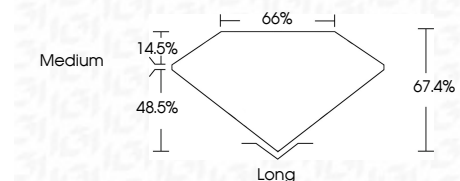

**ELECTRONIC COPY**

LG782629708  
Report verification at igi.org

March 12, 2026  
IGI Report Number **LG782629708**  
Description **LABORATORY GROWN DIAMOND**  
Shape and Cutting Style **EMERALD CUT**  
Measurements **11.34 X 7.98 X 5.38 MM**

**GRADING RESULTS**

Carat Weight **4.83 CARATS**  
Color Grade **F**  
Clarity Grade **VS 1**

**ADDITIONAL GRADING INFORMATION**

Polish **EXCELLENT**  
Symmetry **EXCELLENT**  
Fluorescence **NONE**  
Inscription(s) **IGI LG782629708**  
Comments: This Laboratory Grown Diamond was created by Chemical Vapor Deposition (CVD) growth process. Type IIa

March 12, 2026  
IGI Report No **LG782629708**  
**EMERALD CUT**  
Carat Weight **4.83 CARATS**  
Color Grade **F**  
Clarity Grade **VS 1**  
Depth **67.4%**  
Table **14.5%**  
Girdle **48.5%**  
Medium  
Culet **Long**  
Polish **EXCELLENT**  
Symmetry **EXCELLENT**  
Fluorescence **NONE**  
Inscription(s) **IGI LG782629708**  
Comments: This Laboratory Grown Diamond was created by Chemical Vapor Deposition (CVD) growth process. Type IIa

March 12, 2026  
IGI Report Number **LG782629708**  
Description **LABORATORY GROWN DIAMOND**  
Shape and Cutting Style **EMERALD CUT**  
Measurements **11.34 X 7.98 X 5.38 MM**

**GRADING RESULTS**

Carat Weight **4.83 CARATS**  
Color Grade **F**  
Clarity Grade **VS 1**