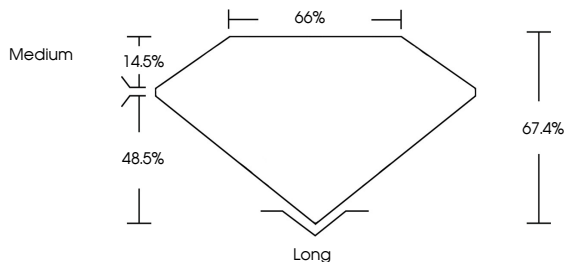

March 12, 2026  
IGI Report No **LG782629708**  
**EMERALD CUT**  
Carat Weight **4.83 CARATS**  
Color Grade **F**  
Clarity Grade **VS 1**  
Depth **67.4%**  
Table **14.5%**  
Girdle **48.5%**  
Medium  
Culet **Long**  
Polish **EXCELLENT**  
Symmetry **EXCELLENT**  
Fluorescence **NONE**  
Inscription(s) **IGI LG782629708**  
Comments: This Laboratory Grown Diamond was created by Chemical Vapor Deposition (CVD) growth process. Type IIa

March 12, 2026  
IGI Report Number **LG782629708**  
Description **LABORATORY GROWN DIAMOND**  
Shape and Cutting Style **EMERALD CUT**  
Measurements **11.34 X 7.98 X 5.38 MM**

**GRADING RESULTS**

Carat Weight **4.83 CARATS**  
Color Grade **F**  
Clarity Grade **VS 1**

**PROPORTIONS**

**CLARITY CHARACTERISTICS**

**KEY TO SYMBOLS**

Red symbols indicate internal characteristics.  
Green symbols indicate external characteristics.

**COLOR**

D E F G H I J Faint Very Light Light