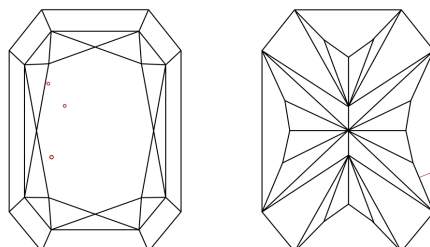

CLARITY CHARACTERISTICS

KEY TO SYMBOLS

Red symbols indicate internal characteristics.
Green symbols indicate external characteristics.