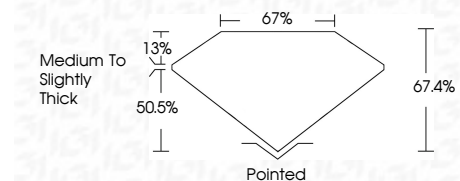

Measurements **10.61 X 7.29 X 4.91 MM**

GRADING RESULTS

Carat Weight **3.34 CARATS**
Color Grade **F**
Clarity Grade **VS 2**

ADDITIONAL GRADING INFORMATION

Polish **EXCELLENT**
Symmetry **EXCELLENT**
Fluorescence **NONE**
Inscription(s) **IGI LG782685658**
Comments: This Laboratory Grown Diamond was created by Chemical Vapor Deposition (CVD) growth process. Type IIa

March 21, 2026
IGI Report No LG782685658
CUT CORNERED RECT. MODIFIED BRILLIANT
10.61 X 7.29 X 4.91 MM
3.34 CARATS
F
VS 2
67.4%
67%
Medium to Slightly Thick
Pointed
EXCELLENT
EXCELLENT
NONE
IGI LG782685658
Comments: This Laboratory Grown Diamond was created by Chemical Vapor Deposition (CVD) growth process. Type IIa

LABORATORY GROWN DIAMOND REPORT

March 21, 2026
IGI Report Number **LG782685658**
Description **LABORATORY GROWN DIAMOND**
Shape and Cutting Style **CUT CORNERED RECTANGULAR
MODIFIED BRILLIANT**
Measurements **10.61 X 7.29 X 4.91 MM**

GRADING RESULTS

Carat Weight **3.34 CARATS**
Color Grade **F**
Clarity Grade **VS 2**

ADDITIONAL GRADING INFORMATION

Polish **EXCELLENT**
Symmetry **EXCELLENT**
Fluorescence **NONE**
Inscription(s) **IGI LG782685658**