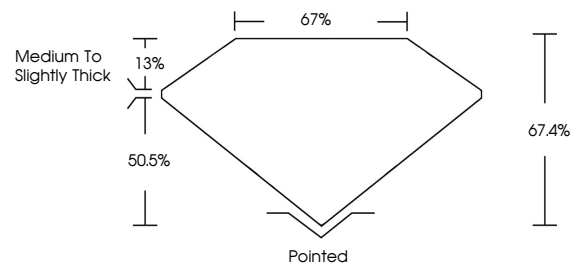

Measurements **10.61 X 7.29 X 4.91 MM**

GRADING RESULTS

Carat Weight **3.34 CARATS**
Color Grade **F**
Clarity Grade **VS 2**

ADDITIONAL GRADING INFORMATION

Polish **EXCELLENT**
Symmetry **EXCELLENT**
Fluorescence **NONE**
Inscription(s) **IGI LG782685658**
Comments: This Laboratory Grown Diamond was created by Chemical Vapor Deposition (CVD) growth process. Type IIa

March 21, 2026
IGI Report No LG782685658
CUT CORNERED RECT. MODIFIED BRILLIANT
10.61 X 7.29 X 4.91 MM
3.34 CARATS
F
VS 2
67.4%
67%
Medium to Slightly Thick
Pointed
EXCELLENT
EXCELLENT
NONE
IGI LG782685658
Comments: This Laboratory Grown Diamond was created by Chemical Vapor Deposition (CVD) growth process. Type IIa

GRADING RESULTS

Carat Weight **3.34 CARATS**
Color Grade **F**
Clarity Grade **VS 2**

ADDITIONAL GRADING INFORMATION

Polish **EXCELLENT**
Symmetry **EXCELLENT**
Fluorescence **NONE**
Inscription(s) **IGI LG782685658**

Comments: This Laboratory Grown Diamond was created by Chemical Vapor Deposition (CVD) growth process. Type IIa

PROPORTIONS

CLARITY CHARACTERISTICS

KEY TO SYMBOLS

Red symbols indicate internal characteristics.
Green symbols indicate external characteristics.