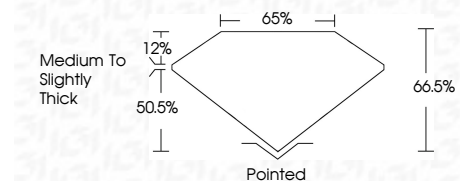

Measurements **12.27 X 8.44 X 5.61 MM**

GRADING RESULTS

Carat Weight **5.10 CARATS**
Color Grade **D**
Clarity Grade **VVS 2**

ADDITIONAL GRADING INFORMATION

Polish **EXCELLENT**
Symmetry **EXCELLENT**
Fluorescence **NONE**
Inscription(s) **IGI LG784630417**
Comments: This Laboratory Grown Diamond was created by Chemical Vapor Deposition (CVD) growth process. Type IIa

March 21, 2026
IGI Report No **LG784630417**
CUT CORNERED RECT. MODIFIED BRILLIANT
Carat Weight **5.10 CARATS**
Color Grade **D**
Clarity Grade **VVS 2**
Depth **50.5%**
Table **12%**
Girdle **Medium to Slightly Thick**
Culet **Pointed**
Polish **EXCELLENT**
Symmetry **EXCELLENT**
Fluorescence **NONE**
Inscription(s) **IGI LG784630417**
Comments: This Laboratory Grown Diamond was created by Chemical Vapor Deposition (CVD) growth process. Type IIa

LABORATORY GROWN DIAMOND REPORT

March 21, 2026
IGI Report Number **LG784630417**
Description **LABORATORY GROWN DIAMOND**
Shape and Cutting Style **CUT CORNERED RECTANGULAR
MODIFIED BRILLIANT**
Measurements **12.27 X 8.44 X 5.61 MM**

GRADING RESULTS

Carat Weight **5.10 CARATS**
Color Grade **D**
Clarity Grade **VVS 2**

ADDITIONAL GRADING INFORMATION

Polish **EXCELLENT**
Symmetry **EXCELLENT**
Fluorescence **NONE**
Inscription(s) **IGI LG784630417**