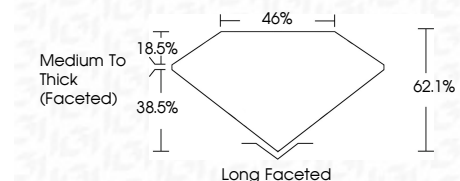

ELECTRONIC COPY

LG786628523
Report verification at igi.org

March 25, 2026
IGI Report Number **LG786628523**
Description **LABORATORY GROWN DIAMOND**
Shape and Cutting Style **CUSHION BRILLIANT**
Measurements **10.14 X 6.57 X 4.08 MM**

GRADING RESULTS

Carat Weight **2.16 CARATS**
Color Grade **E**
Clarity Grade **VS 2**

ADDITIONAL GRADING INFORMATION

Polish **EXCELLENT**
Symmetry **EXCELLENT**
Fluorescence **NONE**
Inscription(s) **(IGI) LG786628523**
Comments: This Laboratory Grown Diamond was created by Chemical Vapor Deposition (CVD) growth process. Type IIa

March 25, 2026
IGI Report No **LG786628523**
CUSHION BRILLIANT
10.14 X 6.57 X 4.08 MM
2.16 CARATS
Color Grade **E**
Clarity Grade **VS 2**
Depth **62.1%**
Table **18.5%**
Girdle **Medium To Thick (Faceted)**
Culet **Long Faceted**
Polish **EXCELLENT**
Symmetry **EXCELLENT**
Fluorescence **NONE**
Inscription(s) **(IGI) LG786628523**
Comments: This Laboratory Grown Diamond was created by Chemical Vapor Deposition (CVD) growth process. Type IIa

LABORATORY GROWN DIAMOND REPORT

March 25, 2026
IGI Report Number **LG786628523**
Description **LABORATORY GROWN DIAMOND**
Shape and Cutting Style **CUSHION BRILLIANT**
Measurements **10.14 X 6.57 X 4.08 MM**