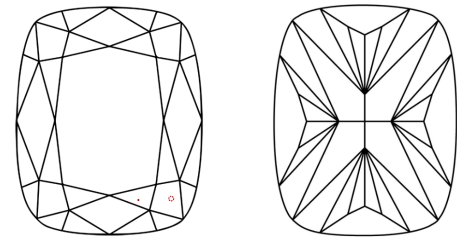

April 1, 2026
IGI Report Number **LG787605066**
Description **LABORATORY GROWN DIAMOND**
Shape and Cutting Style **CUSHION MODIFIED BRILLIANT**
Measurements **9.03 X 7.07 X 4.68 MM**

GRADING RESULTS
Carat Weight **2.39 CARATS**
Color Grade **F**
Clarity Grade **VVS 2**

PROPORTIONS

Sample Image Used

CLARITY CHARACTERISTICS

KEY TO SYMBOLS
Red symbols indicate internal characteristics.
Green symbols indicate external characteristics.

COLOR

D	E	F	G	H	I	J	Faint	Very Light	Light
---	---	---	---	---	---	---	-------	------------	-------