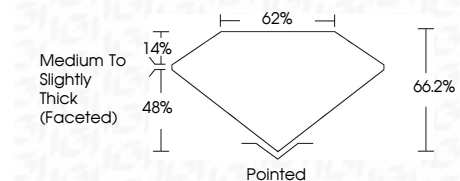

ELECTRONIC COPY

LG787605066
Report verification at igi.org

April 1, 2026
IGI Report Number **LG787605066**
Description **LABORATORY GROWN DIAMOND**
Shape and Cutting Style **CUSHION MODIFIED BRILLIANT**
Measurements **9.03 X 7.07 X 4.68 MM**

GRADING RESULTS
Carat Weight **2.39 CARATS**
Color Grade **F**
Clarity Grade **VVS 2**

ADDITIONAL GRADING INFORMATION
Polish **EXCELLENT**
Symmetry **EXCELLENT**
Fluorescence **NONE**
Inscription(s) **IGI LG787605066**
Comments: This Laboratory Grown Diamond was created by Chemical Vapor Deposition (CVD) growth process. Type IIa

April 1, 2026
IGI Report No **LG787605066**
CUSHION MODIFIED BRILLIANT
9.03 X 7.07 X 4.68 MM
2.39 CARATS
Color Grade **F**
Clarity Grade **VVS 2**
Depth **66.2%**
Table **62%**
Girdle **Medium to Slightly Thick (Faceted)**
Culet **Pointed**
Polish **EXCELLENT**
Symmetry **EXCELLENT**
Fluorescence **NONE**
Inscription(s) **IGI LG787605066**
Comments: This Laboratory Grown Diamond was created by Chemical Vapor Deposition (CVD) growth process. Type IIa

April 1, 2026
IGI Report Number **LG787605066**
Description **LABORATORY GROWN DIAMOND**
Shape and Cutting Style **CUSHION MODIFIED BRILLIANT**
Measurements **9.03 X 7.07 X 4.68 MM**

GRADING RESULTS
Carat Weight **2.39 CARATS**
Color Grade **F**
Clarity Grade **VVS 2**