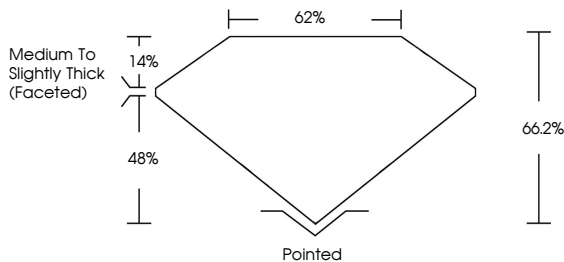

PROPORTIONS