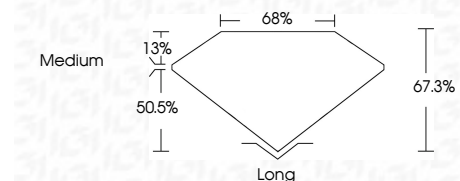

**ELECTRONIC COPY**

LG787675658  
Report verification at igi.org

March 31, 2026  
IGI Report Number **LG787675658**  
Description **LABORATORY GROWN DIAMOND**  
Shape and Cutting Style **EMERALD CUT**  
Measurements **9.27 X 6.39 X 4.30 MM**

**GRADING RESULTS**

Carat Weight **2.50 CARATS**  
Color Grade **F**  
Clarity Grade **VVS 2**

**ADDITIONAL GRADING INFORMATION**

Polish **EXCELLENT**  
Symmetry **EXCELLENT**  
Fluorescence **NONE**  
Inscription(s) **IGI LG787675658**  
Comments: This Laboratory Grown Diamond was created by Chemical Vapor Deposition (CVD) growth process. Type IIa

March 31, 2026  
IGI Report No LG787675658  
**EMERALD CUT**  
Carat Weight **2.50 CARATS**  
Color Grade **F**  
Clarity Grade **VVS 2**  
Depth **50.5%**  
Table **13%**  
Girdle **Medium**  
Culet **Long**  
Polish **EXCELLENT**  
Symmetry **EXCELLENT**  
Fluorescence **NONE**  
Inscription(s) **IGI LG787675658**  
Comments: This Laboratory Grown Diamond was created by Chemical Vapor Deposition (CVD) growth process. Type IIa

March 31, 2026  
IGI Report Number **LG787675658**  
Description **LABORATORY GROWN DIAMOND**  
Shape and Cutting Style **EMERALD CUT**  
Measurements **9.27 X 6.39 X 4.30 MM**

**GRADING RESULTS**

Carat Weight **2.50 CARATS**  
Color Grade **F**  
Clarity Grade **VVS 2**