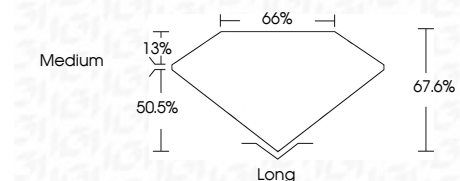

**ELECTRONIC COPY**

LG792602241  
Report verification at igi.org

April 21, 2026  
IGI Report Number **LG792602241**  
Description **LABORATORY GROWN DIAMOND**  
Shape and Cutting Style **EMERALD CUT**  
Measurements **9.09 X 6.45 X 4.36 MM**

**GRADING RESULTS**

Carat Weight **2.47 CARATS**  
Color Grade **D**  
Clarity Grade **VS 2**

**ADDITIONAL GRADING INFORMATION**

Polish **EXCELLENT**  
Symmetry **EXCELLENT**  
Fluorescence **NONE**  
Inscription(s) **IGI LG792602241**  
Comments: This Laboratory Grown Diamond was created by Chemical Vapor Deposition (CVD) growth process. Type IIa

April 21, 2026  
IGI Report No LG792602241  
**EMERALD CUT**  
2.47 CARATS  
D  
9.09 X 6.45 X 4.36 MM  
Carat Weight  
Color Grade  
Clarity Grade  
Depth  
Table  
Girdle  
Medium  
Long  
Culet  
Polish  
Symmetry  
Fluorescence  
Inscription(s)  
**EXCELLENT**  
**EXCELLENT**  
**NONE**  
**IGI LG792602241**  
Comments: This Laboratory Grown Diamond was created by Chemical Vapor Deposition (CVD) growth process. Type IIa

April 21, 2026  
IGI Report Number **LG792602241**  
Description **LABORATORY GROWN DIAMOND**  
Shape and Cutting Style **EMERALD CUT**  
Measurements **9.09 X 6.45 X 4.36 MM**

**GRADING RESULTS**

Carat Weight **2.47 CARATS**  
Color Grade **D**  
Clarity Grade **VS 2**