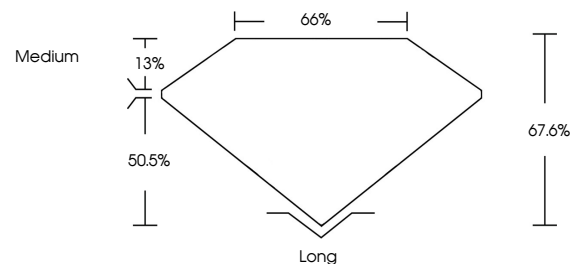

April 21, 2026  
IGI Report No LG792602241  
**EMERALD CUT**  
2.47 CARATS  
D  
9.09 X 6.45 X 4.36 MM  
Carat Weight  
Color Grade  
Clarity Grade  
Depth  
Table  
Girdle  
Medium  
Long  
Culet  
Polish  
Symmetry  
Fluorescence  
Inscription(s)  
**EXCELLENT**  
**EXCELLENT**  
**NONE**  
**IGI LG792602241**  
Comments: This Laboratory Grown Diamond was created by Chemical Vapor Deposition (CVD) growth process. Type IIa

April 21, 2026  
IGI Report Number **LG792602241**  
Description **LABORATORY GROWN DIAMOND**  
Shape and Cutting Style **EMERALD CUT**  
Measurements **9.09 X 6.45 X 4.36 MM**

**GRADING RESULTS**

Carat Weight **2.47 CARATS**  
Color Grade **D**  
Clarity Grade **VS 2**

**PROPORTIONS**

Sample Image Used

**CLARITY CHARACTERISTICS**

**KEY TO SYMBOLS**

Red symbols indicate internal characteristics.  
Green symbols indicate external characteristics.

**COLOR**

D E F G H I J Faint Very Light Light