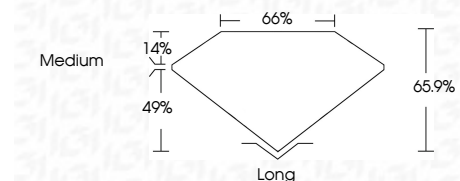

ELECTRONIC COPY

LG792603206
Report verification at igi.org

April 18, 2026
IGI Report Number **LG792603206**
Description **LABORATORY GROWN DIAMOND**
Shape and Cutting Style **EMERALD CUT**
Measurements **9.30 X 6.54 X 4.31 MM**

GRADING RESULTS

Carat Weight **2.56 CARATS**
Color Grade **F**
Clarity Grade **VS 1**

ADDITIONAL GRADING INFORMATION

Polish **EXCELLENT**
Symmetry **EXCELLENT**
Fluorescence **NONE**
Inscription(s) **IGI LG792603206**
Comments: This Laboratory Grown Diamond was created by Chemical Vapor Deposition (CVD) growth process. Type IIa

April 18, 2026
IGI Report No LG792603206
EMERALD CUT
9.30 X 6.54 X 4.31 MM
2.56 CARATS
Color Grade **F**
Clarity Grade **VS 1**
Depth **65.9%**
Table **66%**
Girdle **Medium**
Culet **Long**
Polish **EXCELLENT**
Symmetry **EXCELLENT**
Fluorescence **NONE**
Inscription(s) **IGI LG792603206**
Comments: This Laboratory Grown Diamond was created by Chemical Vapor Deposition (CVD) growth process. Type IIa

LABORATORY GROWN DIAMOND REPORT

April 18, 2026
IGI Report Number **LG792603206**
Description **LABORATORY GROWN DIAMOND**
Shape and Cutting Style **EMERALD CUT**
Measurements **9.30 X 6.54 X 4.31 MM**

GRADING RESULTS