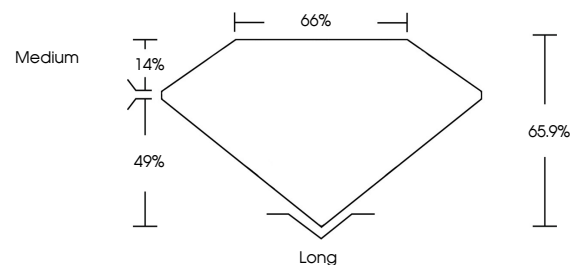

April 18, 2026
IGI Report No LG792603206
EMERALD CUT
9.30 X 6.54 X 4.31 MM
2.56 CARATS
Color Grade **F**
Clarity Grade **VS 1**
Depth **65.9%**
Table **66%**
Girdle **Medium**
Culet **Long**
Polish **EXCELLENT**
Symmetry **EXCELLENT**
Fluorescence **NONE**
Inscription(s) **IGI LG792603206**
Comments: This Laboratory Grown Diamond was created by Chemical Vapor Deposition (CVD) growth process. Type IIa

LABORATORY GROWN DIAMOND REPORT

April 18, 2026
IGI Report Number **LG792603206**
Description **LABORATORY GROWN DIAMOND**
Shape and Cutting Style **EMERALD CUT**
Measurements **9.30 X 6.54 X 4.31 MM**

GRADING RESULTS

Carat Weight **2.56 CARATS**
Color Grade **F**
Clarity Grade **VS 1**

ADDITIONAL GRADING INFORMATION

Polish **EXCELLENT**
Symmetry **EXCELLENT**
Fluorescence **NONE**
Inscription(s) **IGI LG792603206**

Comments: This Laboratory Grown Diamond was created by Chemical Vapor Deposition (CVD) growth process. Type IIa

PROPORTIONS

Sample Image Used

CLARITY CHARACTERISTICS

KEY TO SYMBOLS

Red symbols indicate internal characteristics.
Green symbols indicate external characteristics.

COLOR

D E F G H I J Faint Very Light Light