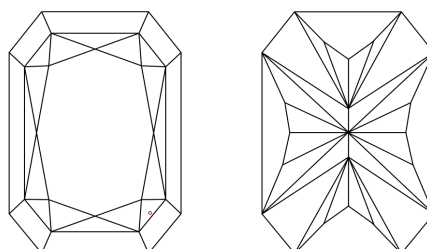

CLARITY CHARACTERISTICS

KEY TO SYMBOLS

Red symbols indicate internal characteristics.
Green symbols indicate external characteristics.

COLOR

D E F G H I J Faint Very Light Light

CLARITY

FL	IF	VS¹⁻²	VS¹⁻²	SI¹⁻²	I¹⁻³
Flawless	Internally Flawless	Very Very Slightly Included	Very Slightly Included	Slightly Included	Included