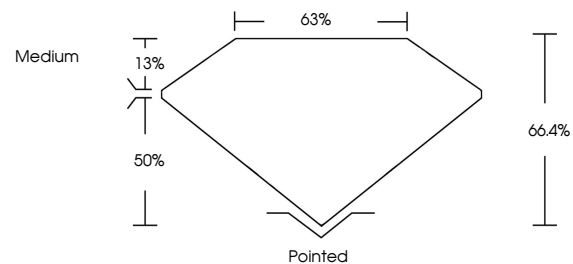

PROPORTIONS