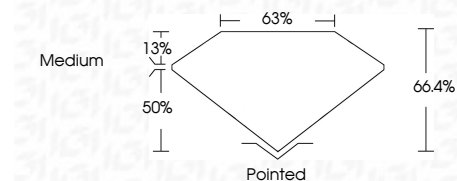

Measurements **12.32 X 8.57 X 5.69 MM**

**GRADING RESULTS**

Carat Weight **5.10 CARATS**  
Color Grade **E**  
Clarity Grade **VS 1**

**ADDITIONAL GRADING INFORMATION**

Polish **EXCELLENT**  
Symmetry **EXCELLENT**  
Fluorescence **NONE**  
Inscription(s) **IGI LG793641861**  
Comments: This Laboratory Grown Diamond was created by Chemical Vapor Deposition (CVD) growth process. Type IIa

April 22, 2026  
IGI Report No LG793641861  
CUT CORNERED RECT. MODIFIED BRILLIANT  
12.32 X 8.57 X 5.69 MM  
5.10 CARATS  
E  
VS 1  
66.4%  
50%  
Medium  
Pointed  
EXCELLENT  
EXCELLENT  
NONE  
IGI LG793641861  
Comments: This Laboratory Grown Diamond was created by Chemical Vapor Deposition (CVD) growth process. Type IIa

**LABORATORY GROWN DIAMOND REPORT**

April 22, 2026  
IGI Report Number **LG793641861**  
Description **LABORATORY GROWN DIAMOND**  
Shape and Cutting Style **CUT CORNERED RECTANGULAR  
MODIFIED BRILLIANT**  
Measurements **12.32 X 8.57 X 5.69 MM**

**GRADING RESULTS**

Carat Weight **5.10 CARATS**  
Color Grade **E**  
Clarity Grade **VS 1**

**ADDITIONAL GRADING INFORMATION**

Polish **EXCELLENT**  
Symmetry **EXCELLENT**  
Fluorescence **NONE**  
Inscription(s) **IGI LG793641861**