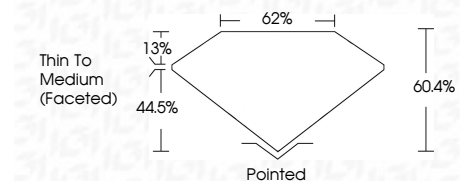

**ELECTRONIC COPY**

LG799691146  
Report verification at igi.org

May 9, 2026  
IGI Report Number **LG799691146**  
Description **LABORATORY GROWN DIAMOND**  
Shape and Cutting Style **MARQUISE BRILLIANT**  
Measurements **14.07 X 7.13 X 4.31 MM**

**GRADING RESULTS**  
Carat Weight **2.39 CARATS**  
Color Grade **D**  
Clarity Grade **VVS 2**

**ADDITIONAL GRADING INFORMATION**  
Polish **EXCELLENT**  
Symmetry **EXCELLENT**  
Fluorescence **NONE**  
Inscription(s) **IGI LG799691146**  
Comments: This Laboratory Grown Diamond was created by Chemical Vapor Deposition (CVD) growth process. Type IIa

May 9, 2026  
IGI Report No **LG799691146**  
**MARQUISE BRILLIANT**  
14.07 X 7.13 X 4.31 MM  
2.39 CARATS  
D  
VVS 2  
60.4%  
62%  
Thin To Medium (Faceted)  
Pointed  
EXCELLENT  
EXCELLENT  
NONE  
IGI LG799691146  
Comments: This Laboratory Grown Diamond was created by Chemical Vapor Deposition (CVD) growth process. Type IIa

May 9, 2026  
IGI Report Number **LG799691146**  
Description **LABORATORY GROWN DIAMOND**  
Shape and Cutting Style **MARQUISE BRILLIANT**  
Measurements **14.07 X 7.13 X 4.31 MM**  
**GRADING RESULTS**  
Carat Weight **2.39 CARATS**  
Color Grade **D**  
Clarity Grade **VVS 2**  
**ADDITIONAL GRADING INFORMATION**  
Polish **EXCELLENT**  
Symmetry **EXCELLENT**  
Fluorescence **NONE**  
Inscription(s) **IGI LG799691146**