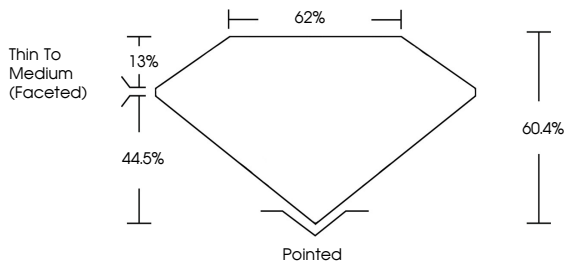

PROPORTIONS