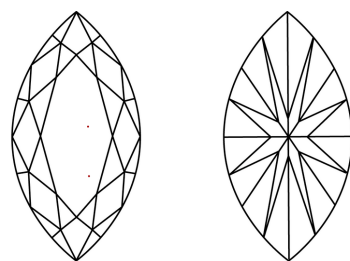

May 9, 2026  
IGI Report No **LG799691146**  
**MARQUISE BRILLIANT**  
14.07 X 7.13 X 4.31 MM  
2.39 CARATS  
D  
VVS 2  
60.4%  
62%  
Thin To Medium (Faceted)  
Pointed  
EXCELLENT  
EXCELLENT  
NONE  
IGI LG799691146  
Comments: This Laboratory Grown Diamond was created by Chemical Vapor Deposition (CVD) growth process. Type IIa

May 9, 2026  
IGI Report Number **LG799691146**  
Description **LABORATORY GROWN DIAMOND**  
Shape and Cutting Style **MARQUISE BRILLIANT**  
Measurements **14.07 X 7.13 X 4.31 MM**  
**GRADING RESULTS**  
Carat Weight **2.39 CARATS**  
Color Grade **D**  
Clarity Grade **VVS 2**  
**ADDITIONAL GRADING INFORMATION**  
Polish **EXCELLENT**  
Symmetry **EXCELLENT**  
Fluorescence **NONE**  
Inscription(s) **IGI LG799691146**

Comments: This Laboratory Grown Diamond was created by Chemical Vapor Deposition (CVD) growth process. Type IIa

**PROPORTIONS**

Sample Image Used

**CLARITY CHARACTERISTICS**

**KEY TO SYMBOLS**  
Red symbols indicate internal characteristics.  
Green symbols indicate external characteristics.