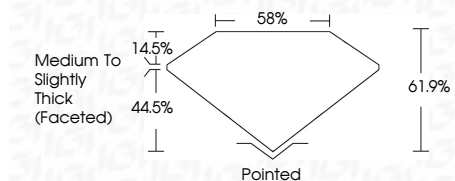

**ELECTRONIC COPY**

LG803603539  
Report verification at igi.org

May 22, 2026  
IGI Report Number **LG803603539**  
Description **LABORATORY GROWN DIAMOND**  
Shape and Cutting Style **OVAL BRILLIANT**  
Measurements **12.41 X 8.69 X 5.38 MM**

**GRADING RESULTS**  
Carat Weight **3.59 CARATS**  
Color Grade **F**  
Clarity Grade **VS 1**

**ADDITIONAL GRADING INFORMATION**  
Polish **EXCELLENT**  
Symmetry **EXCELLENT**  
Fluorescence **NONE**  
Inscription(s) **IGI LG803603539**  
Comments: This Laboratory Grown Diamond was created by Chemical Vapor Deposition (CVD) growth process. Type IIa

May 22, 2026  
IGI Report No LG803603539  
OVAL BRILLIANT  
12.41 X 8.69 X 5.38 MM  
3.59 CARATS  
F  
VS 1  
61.9%  
44.5%  
Medium to Slightly Thick (Faceted)  
Pointed  
EXCELLENT  
EXCELLENT  
NONE  
IGI LG803603539  
Comments: This Laboratory Grown Diamond was created by Chemical Vapor Deposition (CVD) growth process. Type IIa

**GRADING RESULTS**  
Carat Weight **3.59 CARATS**  
Color Grade **F**  
Clarity Grade **VS 1**

**ADDITIONAL GRADING INFORMATION**  
Polish **EXCELLENT**  
Symmetry **EXCELLENT**  
Fluorescence **NONE**  
Inscription(s) **IGI LG803603539**