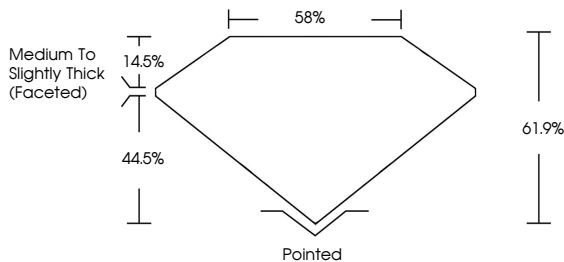

PROPORTIONS