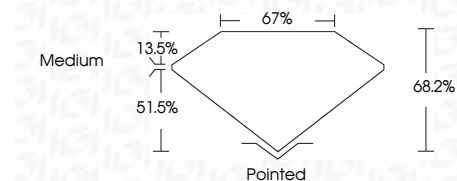

**ELECTRONIC COPY**

LG805630551  
Report verification at igi.org

June 2, 2026  
IGI Report Number **LG805630551**  
Description **LABORATORY GROWN DIAMOND**

Shape and Cutting Style **CUT CORNERED  
RECTANGULAR MODIFIED  
BRILLIANT**

Measurements **8.82 X 6.06 X 4.13 MM**

**GRADING RESULTS**

Carat Weight **1.92 CARAT**  
Color Grade **D**  
Clarity Grade **VS 1**

**ADDITIONAL GRADING INFORMATION**

Polish **EXCELLENT**  
Symmetry **EXCELLENT**  
Fluorescence **NONE**  
Inscription(s) **IGI LG805630551**  
Comments: This Laboratory Grown Diamond was created by Chemical Vapor Deposition (CVD) growth process. Type IIa

June 2, 2026  
IGI Report No. LG805630551  
CUT CORNERED RECT. MODIFIED BRILLIANT  
8.82 X 6.06 X 4.13 MM  
1.92 CARAT  
D  
VS 1  
68.2%  
51.5%  
13.5%  
Medium  
Pointed  
EXCELLENT  
EXCELLENT  
NONE  
IGI LG805630551  
Comments: This Laboratory Grown Diamond was created by Chemical Vapor Deposition (CVD) growth process. Type IIa

**GRADING RESULTS**

Carat Weight **1.92 CARAT**  
Color Grade **D**  
Clarity Grade **VS 1**

**ADDITIONAL GRADING INFORMATION**

Polish **EXCELLENT**  
Symmetry **EXCELLENT**  
Fluorescence **NONE**  
Inscription(s) **IGI LG805630551**