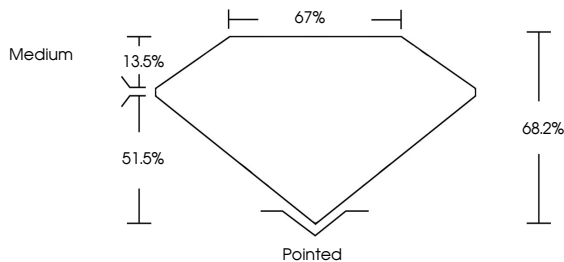

PROPORTIONS